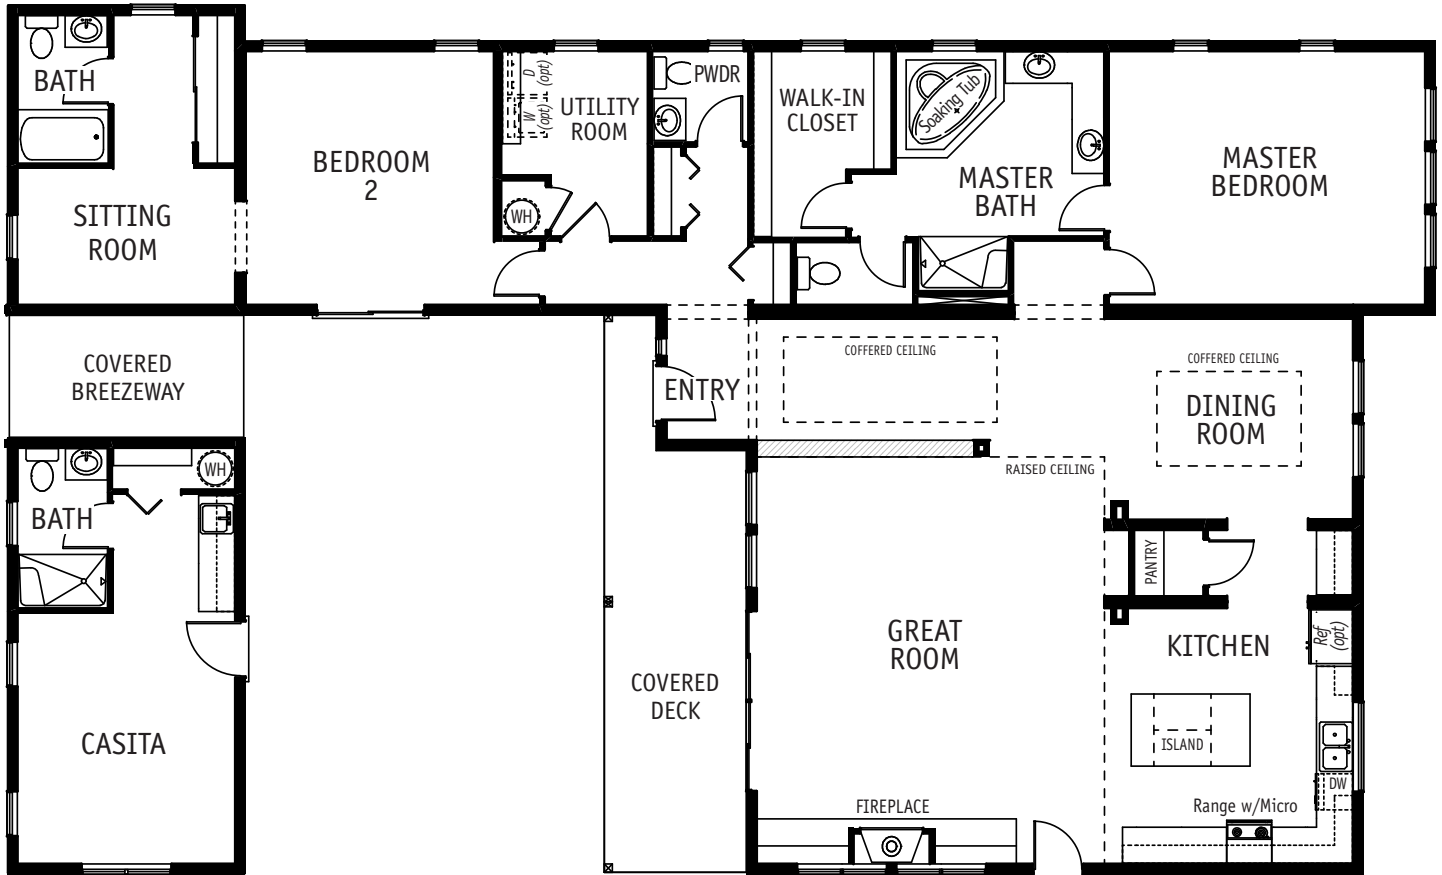

OVER 1800 SQ FT
COLLECTION

MADISON PARK

2615 SQ. FT. / CASITA
3 BEDROOM / 3.5 BATH

ENTERTAIN IN THE MADISON PARK. The enclosed courtyard and attractive “Casita” is sure to impress your guests. The entry is wide and inviting and the master suite includes a spacious master bath and closet. The second master has an ensuite bath and a sitting room.