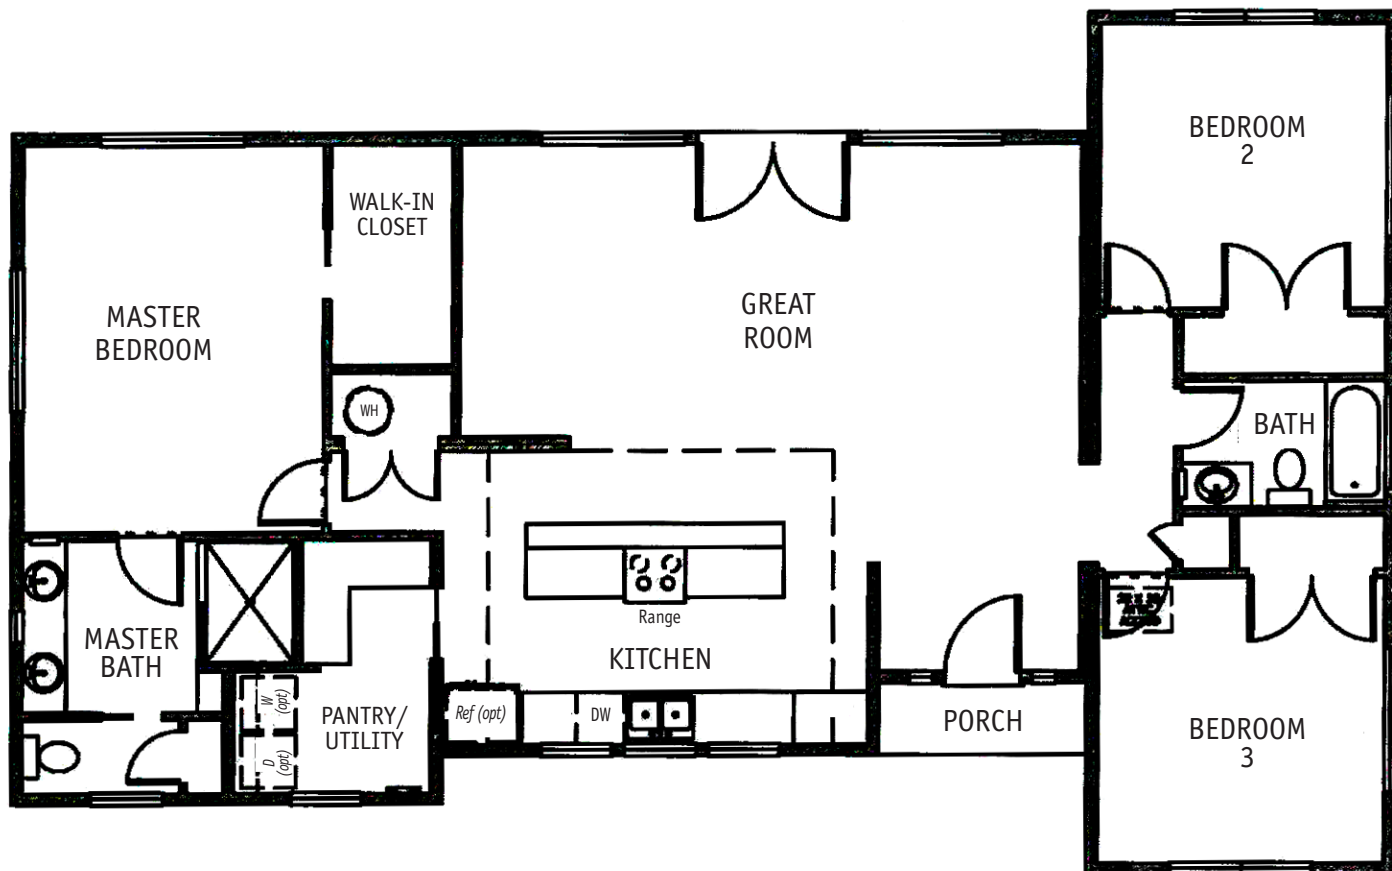

UP TO 1800 SQ FT  
COLLECTION

## MODERN FARM HOUSE

1648 SQ. FT. / 1 STORY  
3 BEDROOM / 2 BATH

### THE MODERN FARM HOUSE FEATURES A CONTEMPORARY TAKE ON A TIMELESS DESIGN.

It has three bedrooms and two baths. You will truly enjoy the large master suite and walk-in closet as well as a spacious and open kitchen and great room, perfect for entertaining.