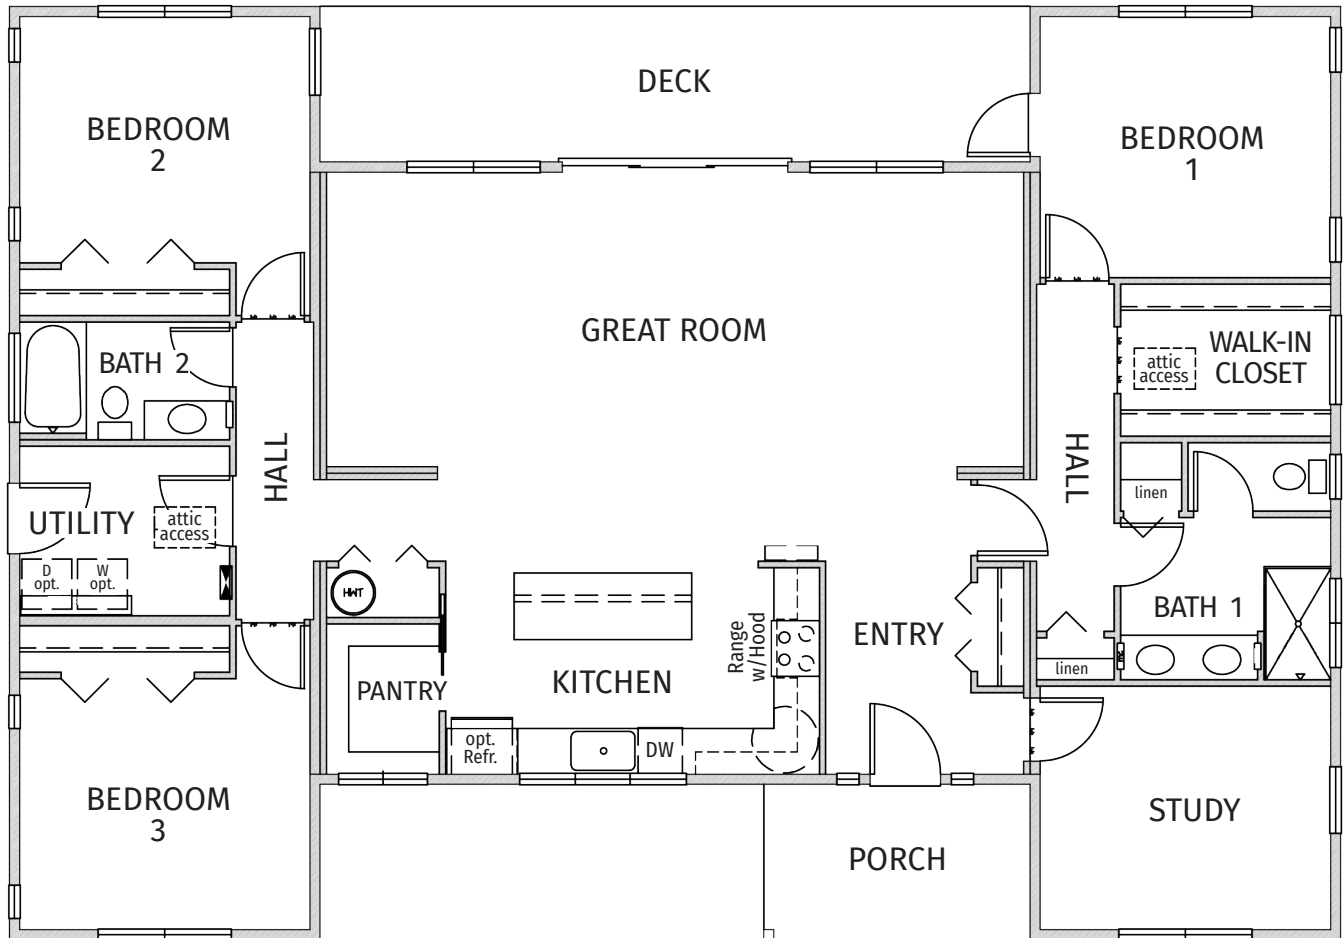

OVER 1800 SQ FT
COLLECTION

THE RETREAT

2072 Sq. Ft. / 1 STORY
3 BEDROOM / 2 BATH

THE RETREAT is a three to four bedroom single story home that gives you an expansive open floor plan perfect for family gatherings. Imagine the wonderful meals you will create in your new state-of-the-art kitchen. You will love the private owner's suite complete with ensuite bath and walk in closet. With two other bedrooms and a study you will have room for everyone.