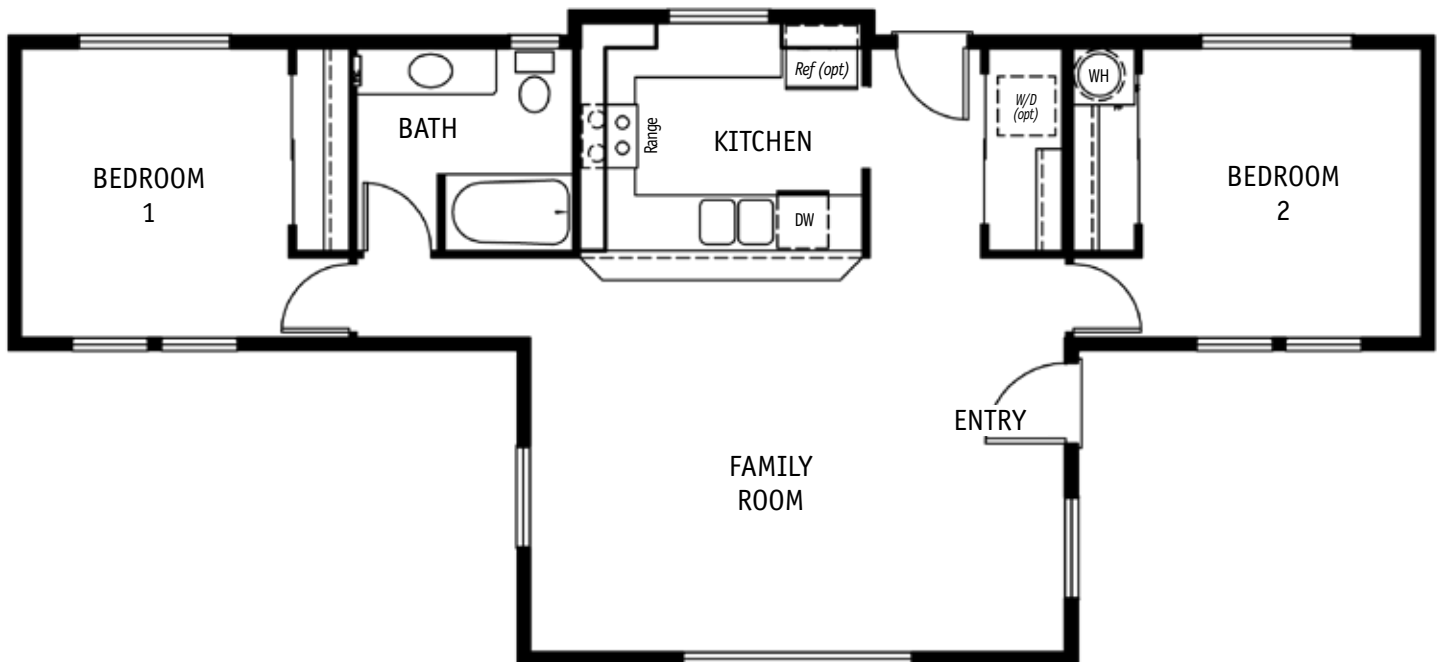

*Deer Harbor* ~ CONTEMPORARY SERIES

2 BR | 1 BA | 1114 SQ. FT.

**THE DEER HARBOR** is a cozy single level home with two good sized bedrooms and a spacious bath. It includes a large family room and nice open kitchen.