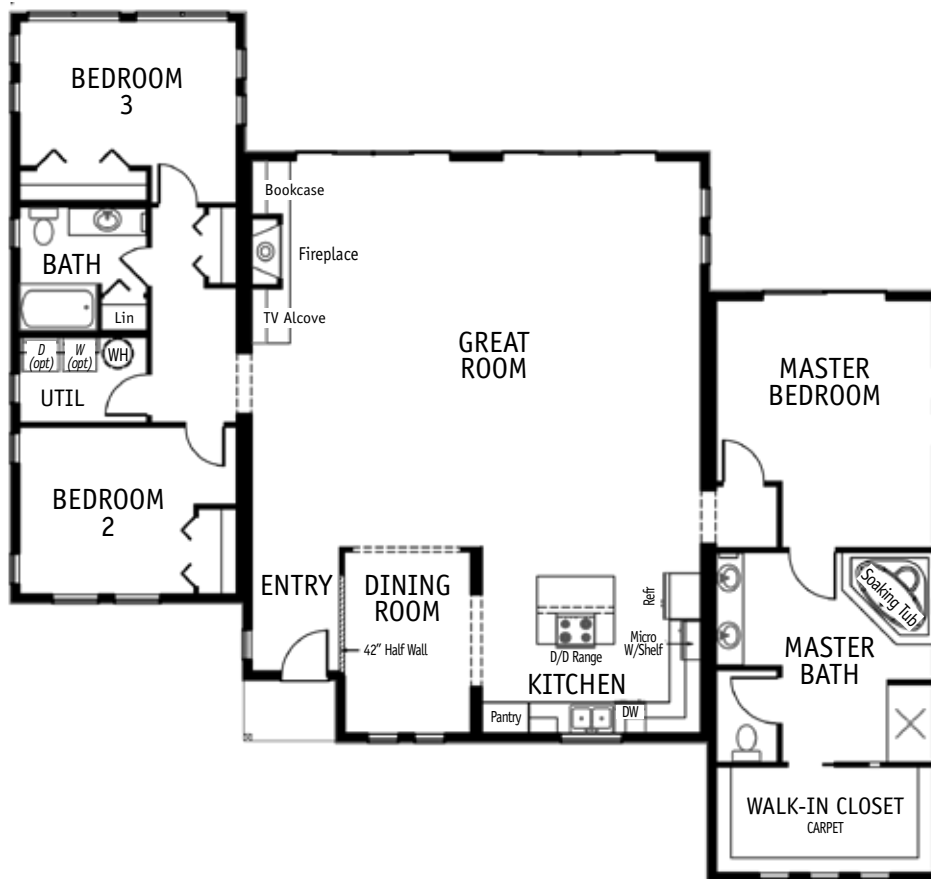

Rosario ~ CONTEMPORARY SERIES

3 BR | 2 BA | GREAT ROOM | 2256 SQ. FT.

THE ROSARIO offers a grand master suite with an oversized master bath and walk-in closet, 2 additional bedrooms and a bath. The huge great room includes a fireplace and built-in bookcases.