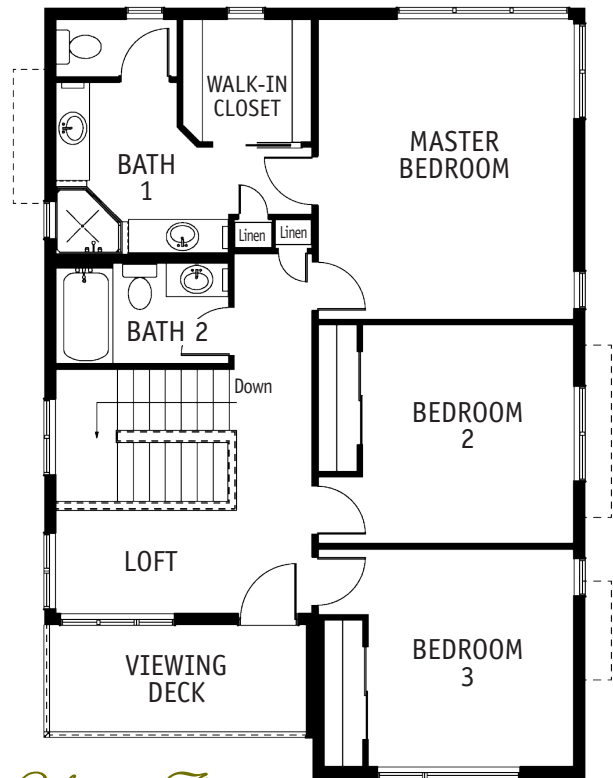

Winslow I ~ CONTEMPORARY SERIES

3 BR | 2.5 BA | GREAT ROOM | 1972 SQ. FT.

Main Floor

Upper Floor

WINSLOW I—Timberland has added bold, two story designs to our Contemporary Collection. This three bedroom home fuses form and function for modern lifestyles—impressive street appeal and an open floor plan that allows continuous flow from one area to the next. The flex space off the kitchen is ideal for family gathering, computer or media center, and the fireplace adds intimacy to the great room. Your sheltered entry says “welcome home”. A loft space and viewing deck are featured on the second floor. The Winslow I makes a strong architectural statement with its innovative design.