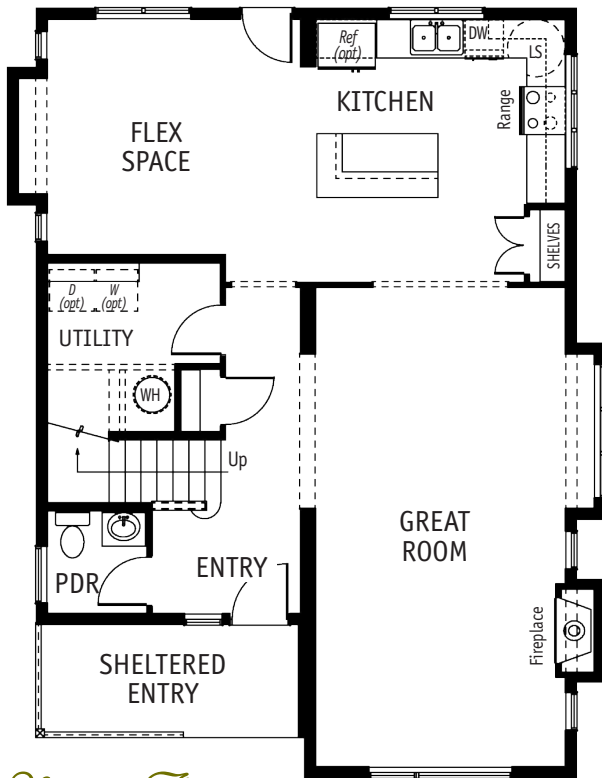

Winslow I ~ CONTEMPORARY SERIES

3 BR | 2.5 BA | GREAT ROOM | 1972 SQ. FT.

Main Floor

Upper Floor

WINSLOW I—Timberland has added bold, two story designs to our Contemporary Collection. This three bedroom home fuses form and function for modern lifestyles—impressive street appeal and an open floor plan that allows continuous flow from one area to the next. The flex space off the kitchen is ideal for family gathering, computer or media center, and the fireplace adds intimacy to the great room. Your sheltered entry says “welcome home”. A loft space and viewing deck are featured on the second floor. The Winslow I makes a strong architectural statement with its innovative design.