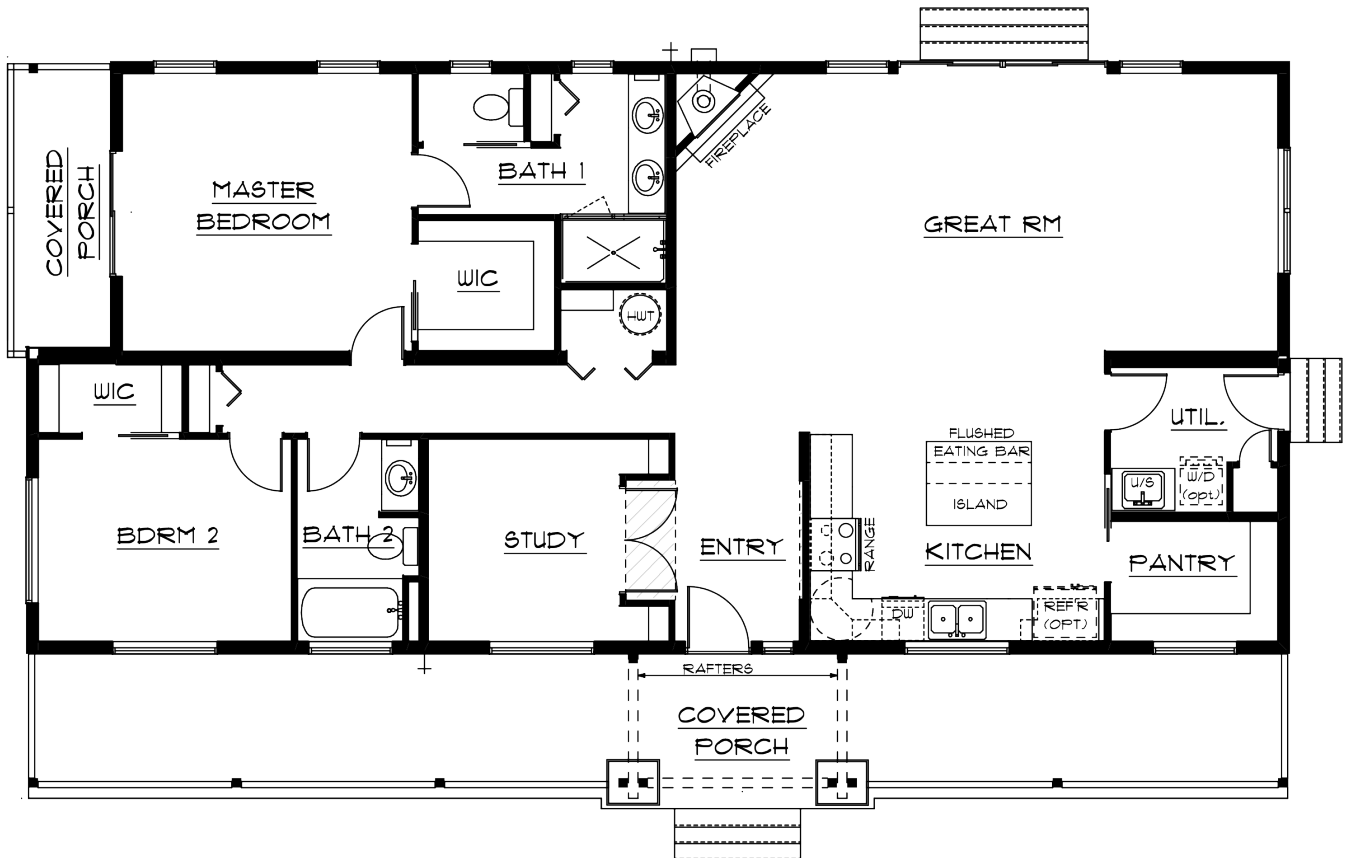

## Riverbend

2 BR | 2.BA | GREAT ROOM | STUDY | 1624 SQ. FT.

**THE RIVERBEND** is a 2 bedroom, 2 bath home with an open great room, study and 497 square feet of covered porches.

*Please contact us for more information.*