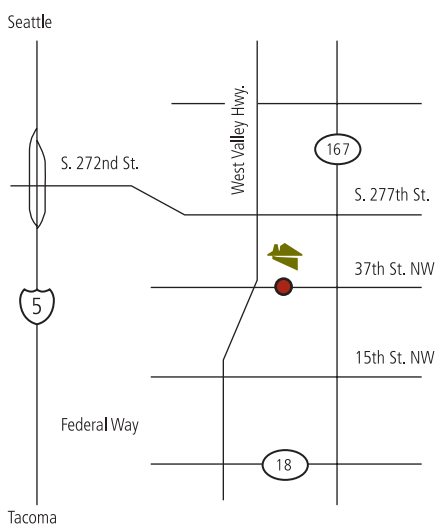

TIMBERLAND™ HOMES

Display Village Locations

Auburn, Washington

1201 37th NW, Auburn, WA 98001
1.800.488.5036 or 253.735.3435
Fax 253.939.8803

From I-5:

Take 272nd St. exit, head east.
Turn right on West Valley Hwy., take a left on
37th St. NW. Timberland Homes is 1/2 block
on left side before overpass.

Mount Vernon, Washington

507 E. Hickox Rd., Mt. Vernon, WA 98273
1.800.553.9107 or 360.428.1910
Fax 360.428.1958

From I-5 Northbound:

Take exit 224, follow Old Hwy. 99 North. Turn right onto
E. Hickox Rd. Timberland Homes is at the end of the road.

From I-5 Southbound:

Take exit 225. Turn right on Anderson Rd. Turn left onto
Old Hwy. 99 South, pass John Deere, and take the next left onto
E. Hickox Rd. Timberland Homes is at the end of the road.