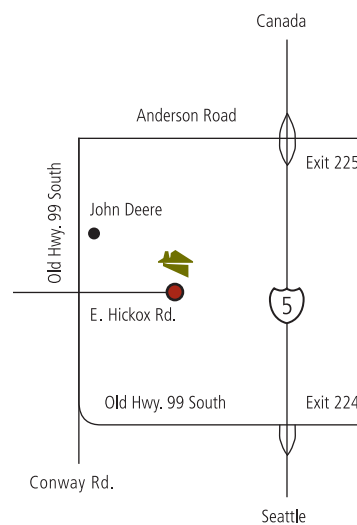

TIMBERLAND™ HOMES

Display Village Locations

Auburn, Washington

1201 37th NW, Auburn, WA 98001
1.800.488.5036 or 253.735.3435
Fax 253.939.8803

From I-5:

Take 272nd St. exit, head east.
Turn right on West Valley Hwy., take a left on
37th St. NW. Timberland Homes is 1/2 block
on left side before overpass.

Mount Vernon, Washington

507 E. Hickox Rd., Mt. Vernon, WA 98273
1.800.553.9107 or 360.428.1910
Fax 360.428.1958

From I-5 Northbound:

Take exit 224, follow Old Hwy. 99 North. Turn right onto
E. Hickox Rd. Timberland Homes is at the end of the road.

From I-5 Southbound:

Take exit 225. Turn right on Anderson Rd. Turn left onto
Old Hwy. 99 South, pass John Deere, and take the next left onto
E. Hickox Rd. Timberland Homes is at the end of the road.