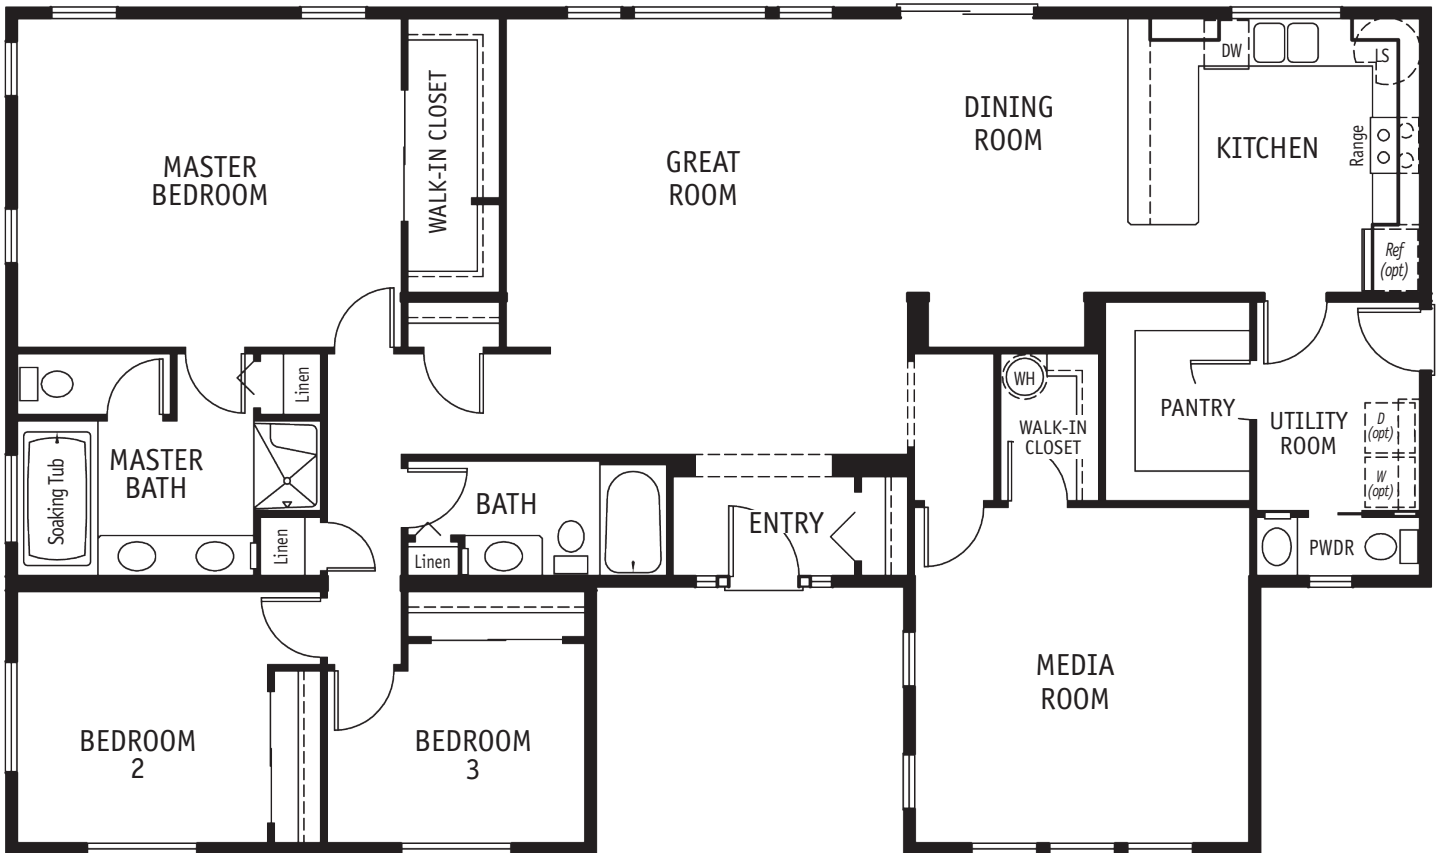

OVER 1800 SQ FT  
COLLECTION

## ROCHE HARBOR

2174 SQ. FT. / 1 STORY  
3 BEDROOM / 2.5 BATH

**THE ROCHE HARBOR** is a 3 bedroom, 2.5 bath home with an open great room, dining and kitchen. Includes a media room, oversized utility room and pantry. The master bedroom and bath features a walk-in closet.