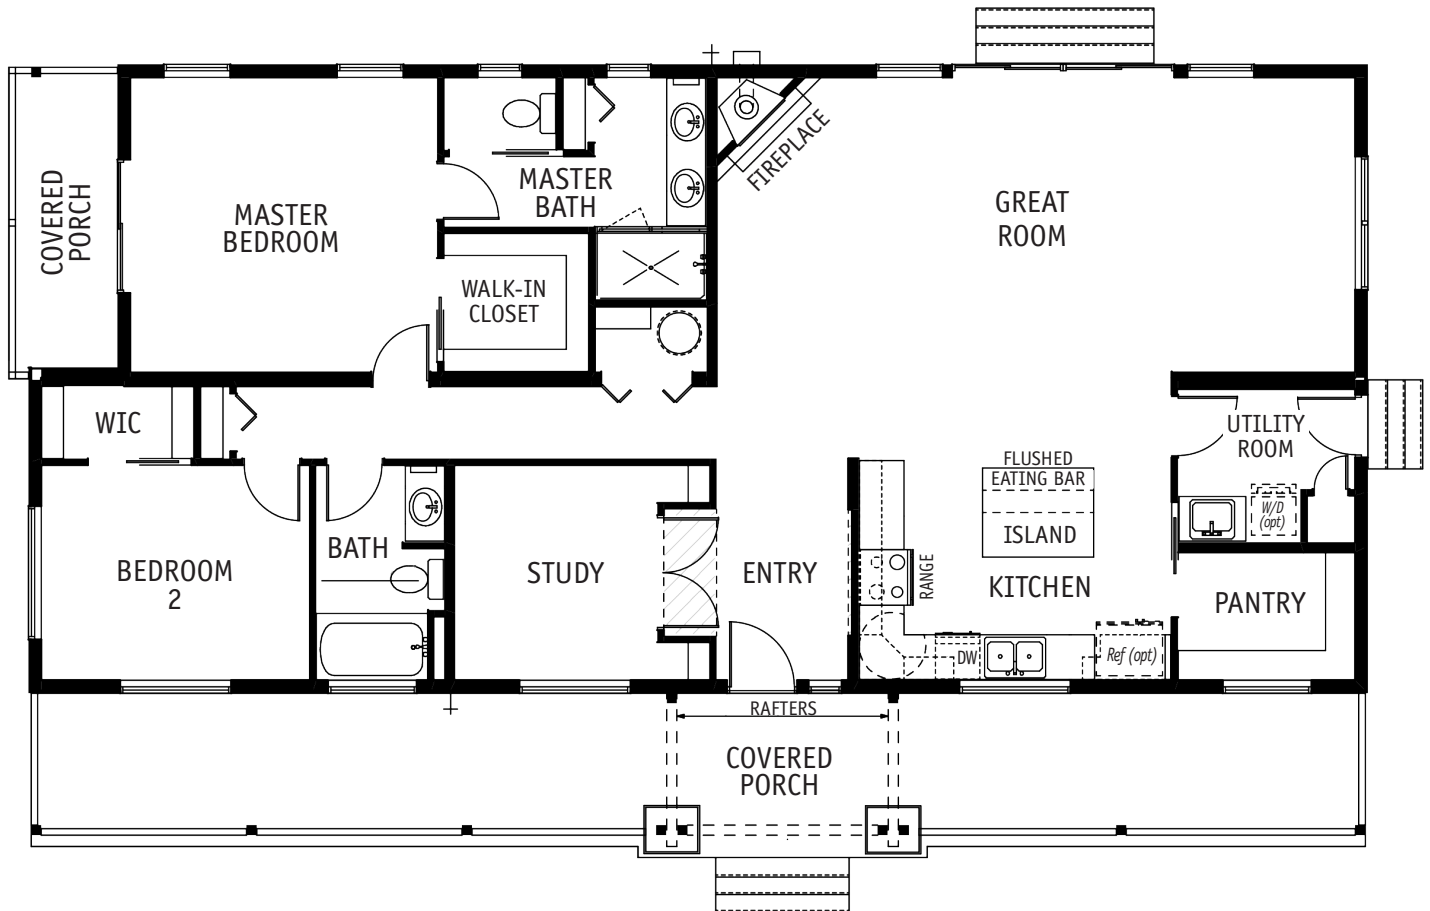

UP TO 1800 SQ FT
COLLECTION

RIVERBEND

1624 SQ. FT. / 1 STORY
2 BEDROOM / 2 BATH

THE RIVERBEND is a 2 bedroom, 2 bath home with an open great room, study and 497 square feet of covered porches.

CALL FOR ALL OPTIONAL FEATURES AVAILABLE FOR THIS PLAN: 253.735.3435