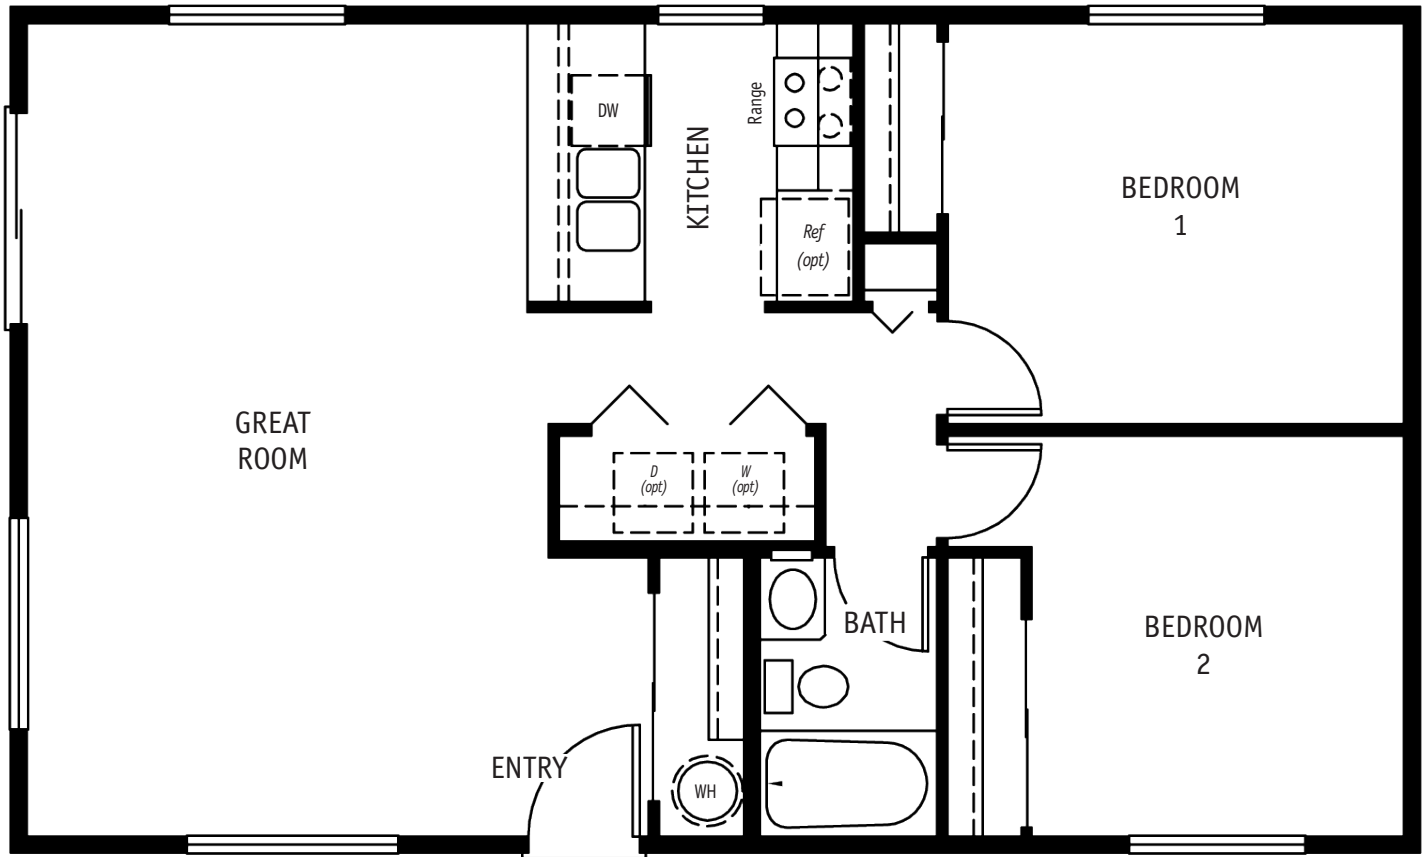

UP TO 1800 SQ FT
COLLECTION

EAGLE'S NEST

960 SQ. FT. / 1 STORY
2 BEDROOM / 1 BATH

THE EAGLE'S NEST is a cozy single level home with two good sized bedrooms and a bath. It includes a great room, utility area and convenient kitchen.