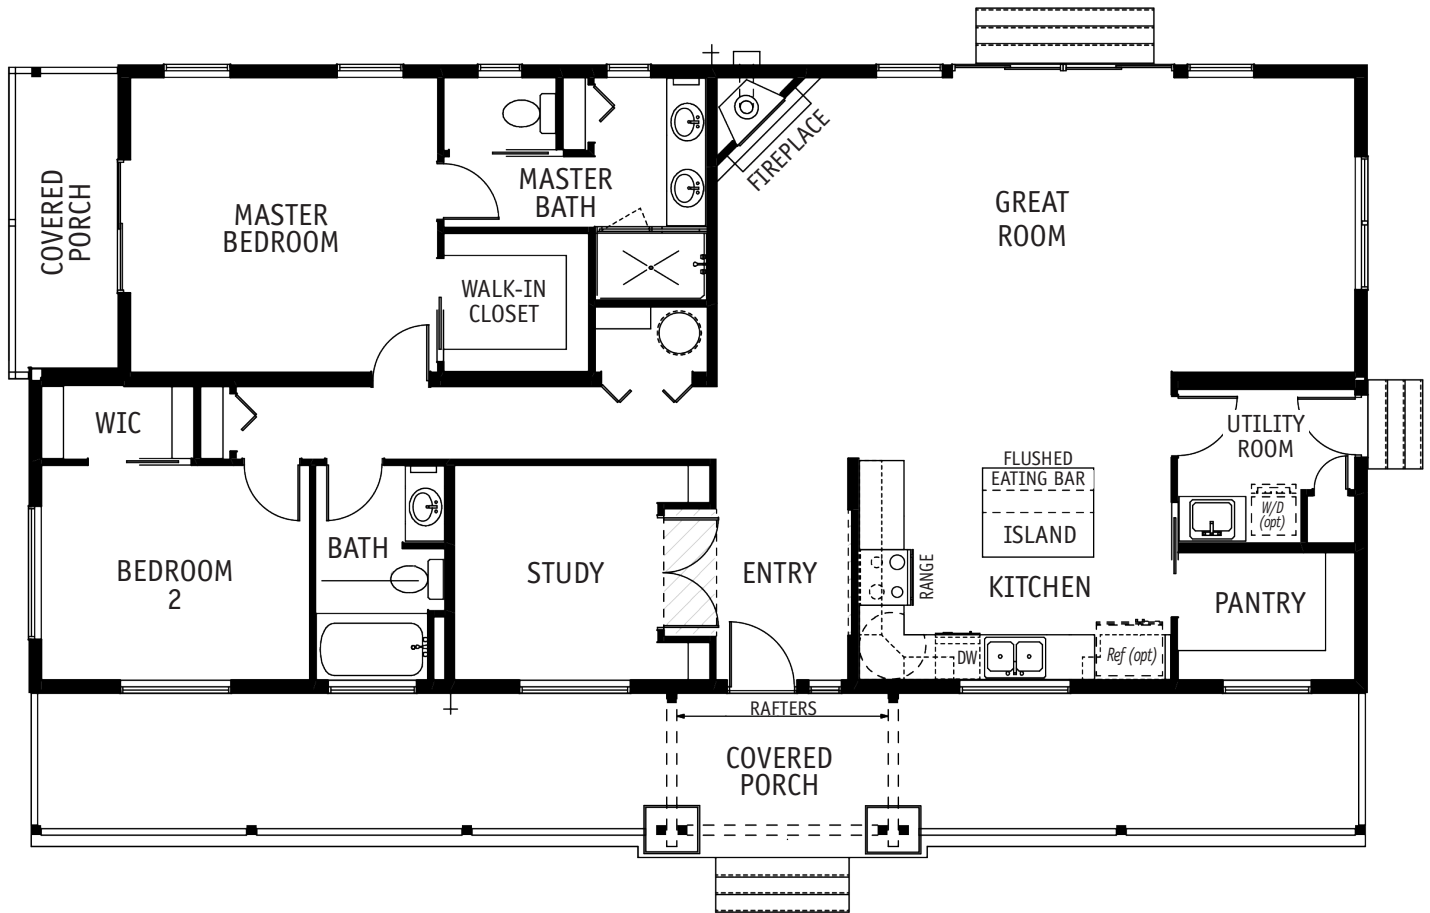

UP TO 1800 SQ FT  
COLLECTION

## RIVERBEND

1624 SQ. FT. / 1 STORY  
2 BEDROOM / 2 BATH

**THE RIVERBEND** is a 2 bedroom, 2 bath home with an open great room, study and 497 square feet of covered porches.

**CALL FOR ALL OPTIONAL FEATURES AVAILABLE FOR THIS PLAN: 253.735.3435**