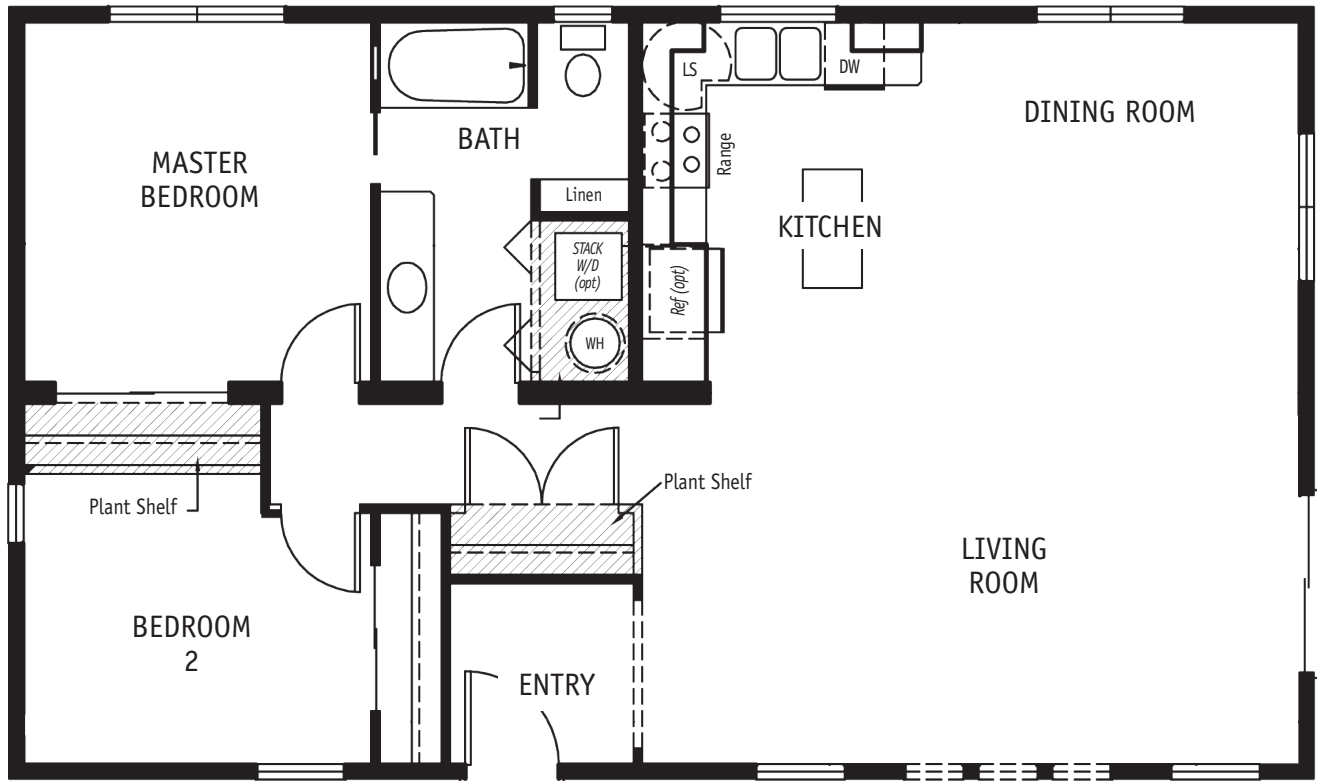

UP TO 1800 SQ FT  
COLLECTION

## SANDPINE I

1144 SQ. FT. / 1 STORY  
2 BEDROOM / 1 BATH

**OUR COZY SANDPINE I** is a two bedroom, one bath home with a large open kitchen/dining/living area. Loaded with windows and cathedral ceilings, this home invites nature indoors.