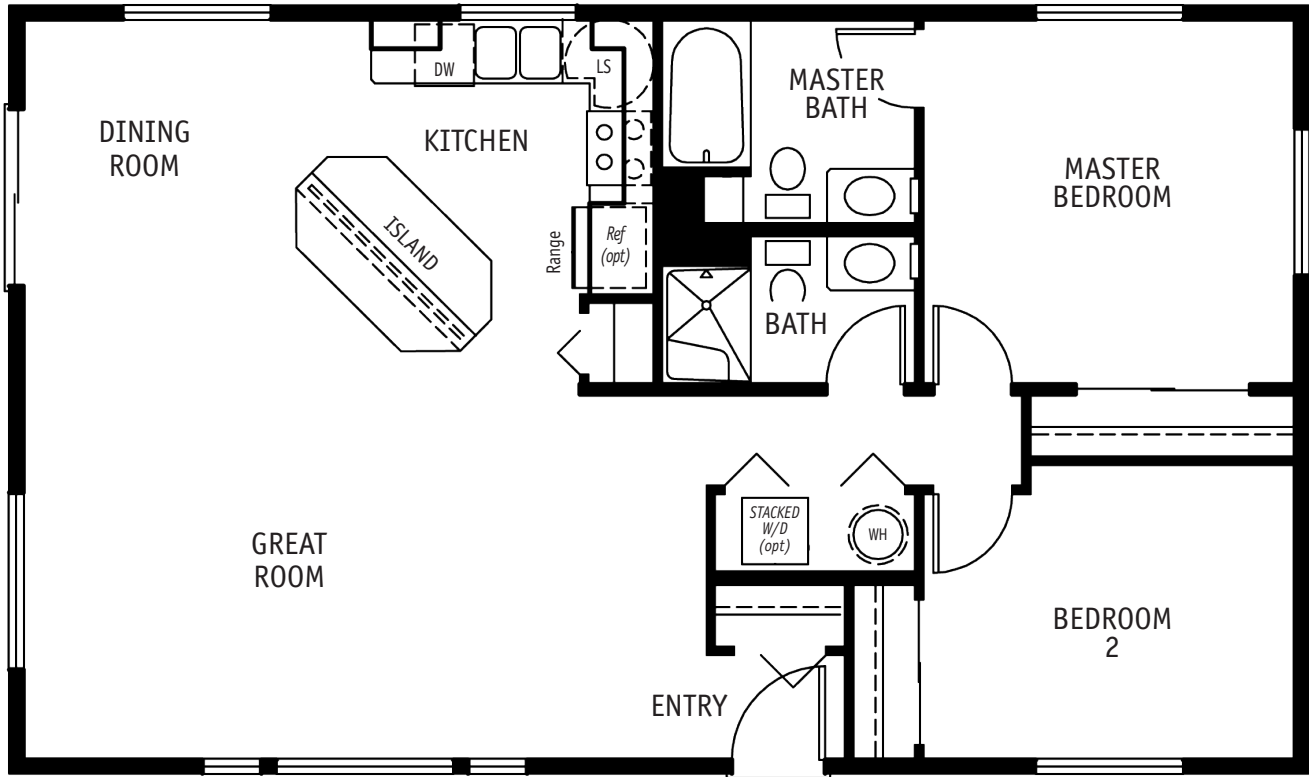

UP TO 1800 SQ FT
COLLECTION

WINTHROP

1144 SQ. FT. / 1 STORY
2 BEDROOM / 2 BATH

THE WINTHROP is a 2 bedroom, 2 bath home and boasts a great room and open kitchen design with island.

CALL FOR ALL OPTIONAL FEATURES AVAILABLE FOR THIS PLAN: 253.735.3435