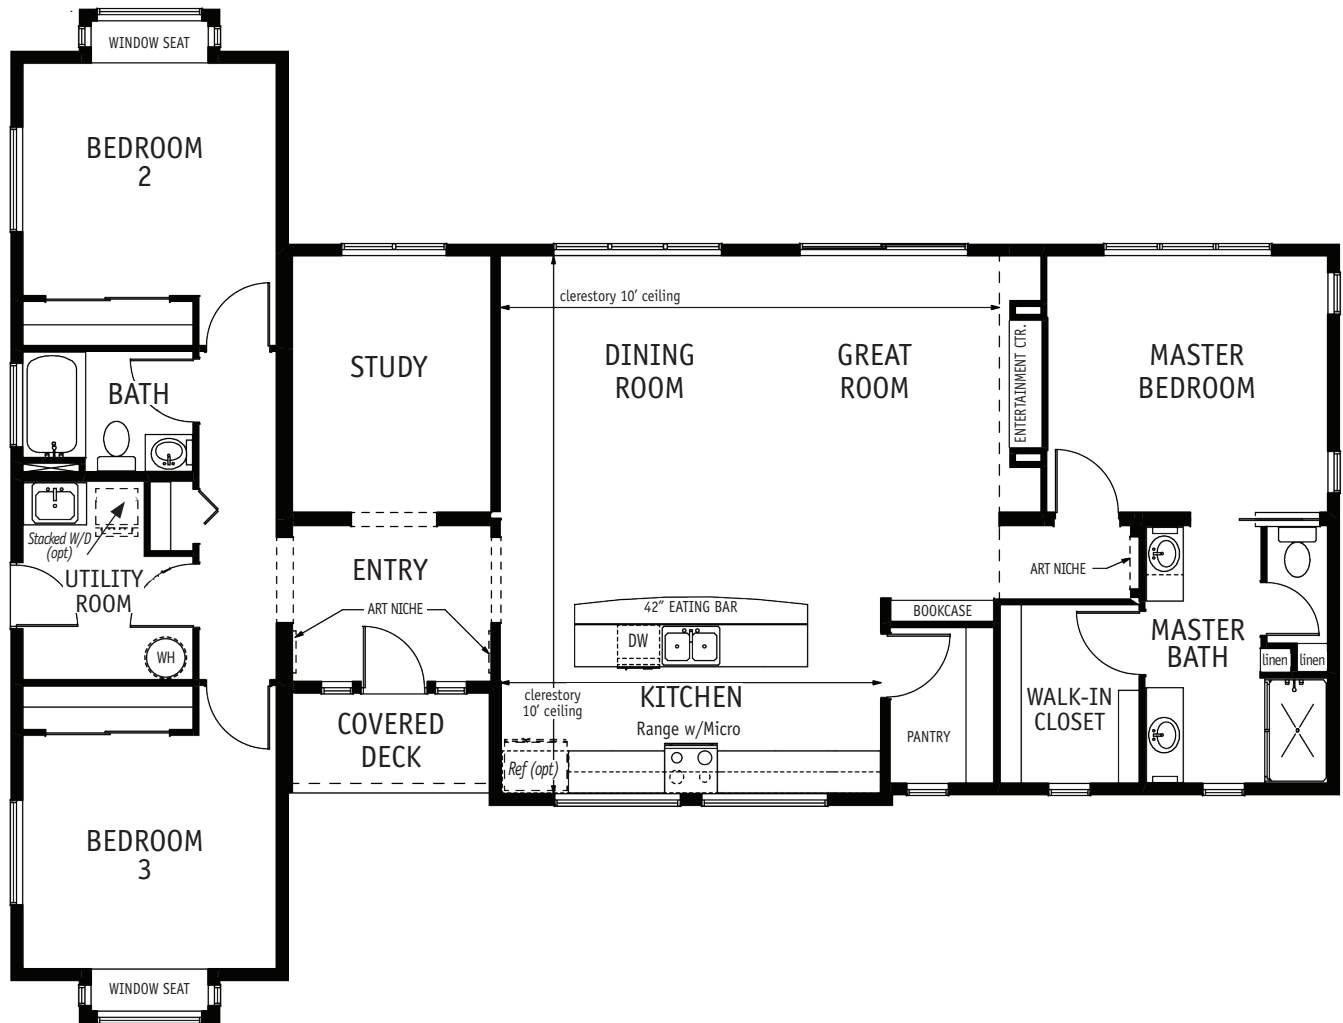

OVER 1800 SQ FT
COLLECTION

KINGSTON

1860 SQ. FT. / 1 STORY
3 BEDROOM / 2 BATH

THE KINGSTON IS A MUST SEE! The Master Suite is your perfect sanctuary, situated away from the guest areas. Step into the well appointed private bath area featuring separate double vanities, an enclosed commode, plus an oversized tile shower with seat and don't miss the ample walk-in wardrobe. Guests will appreciate the separation of the guest wing with two bedrooms and a full bath.