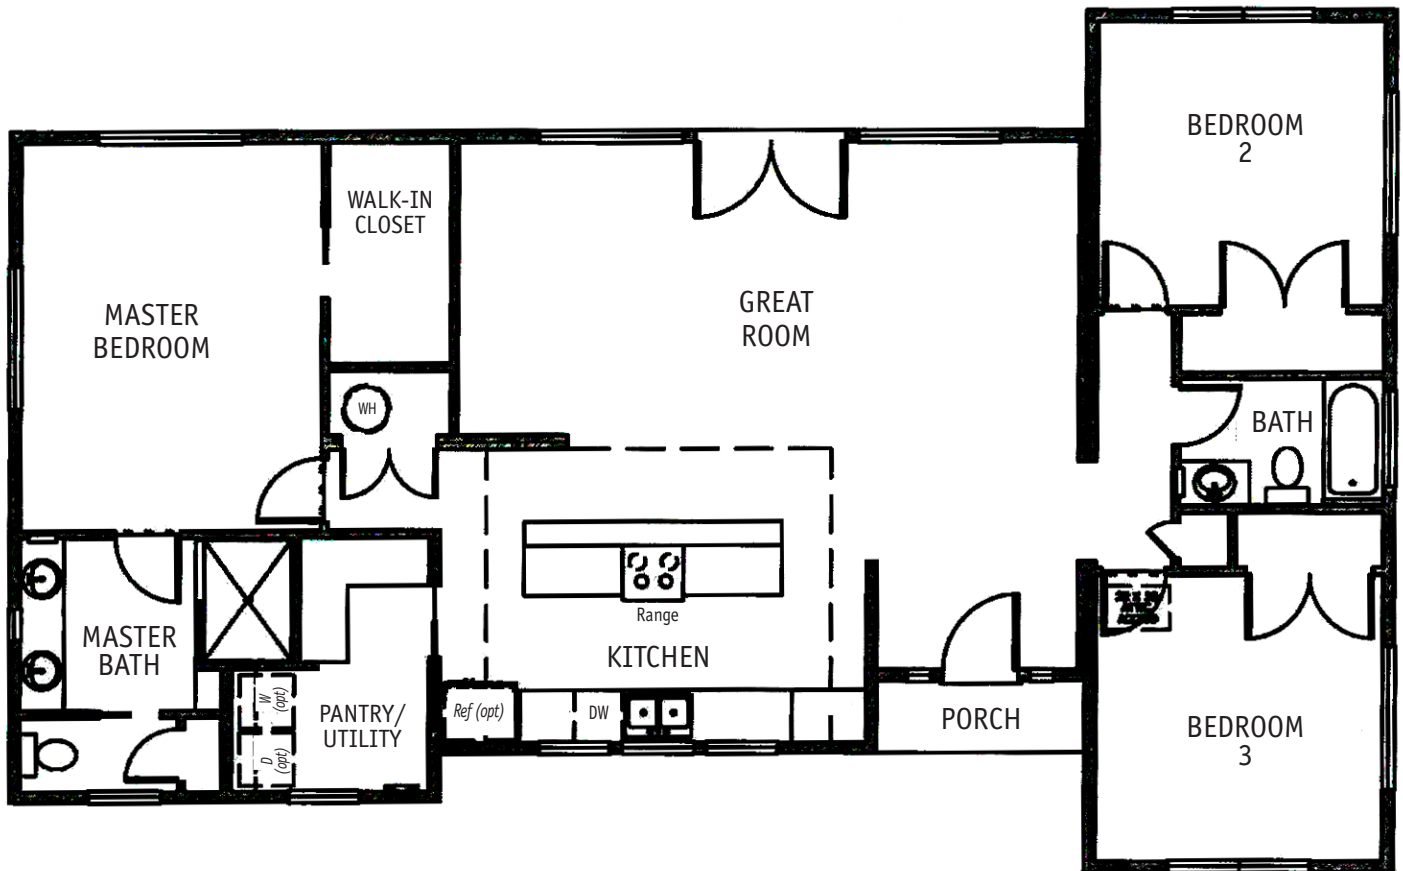

UP TO 1800 SQ FT
COLLECTION

MODERN FARM HOUSE

1648 SQ. FT. / 1 STORY
3 BEDROOM / 2 BATH

THE MODERN FARM HOUSE FEATURES A CONTEMPORARY TAKE ON A TIMELESS DESIGN.

It has three bedrooms and two baths. You will truly enjoy the large master suite and walk-in closet as well as a spacious and open kitchen and great room, perfect for entertaining.