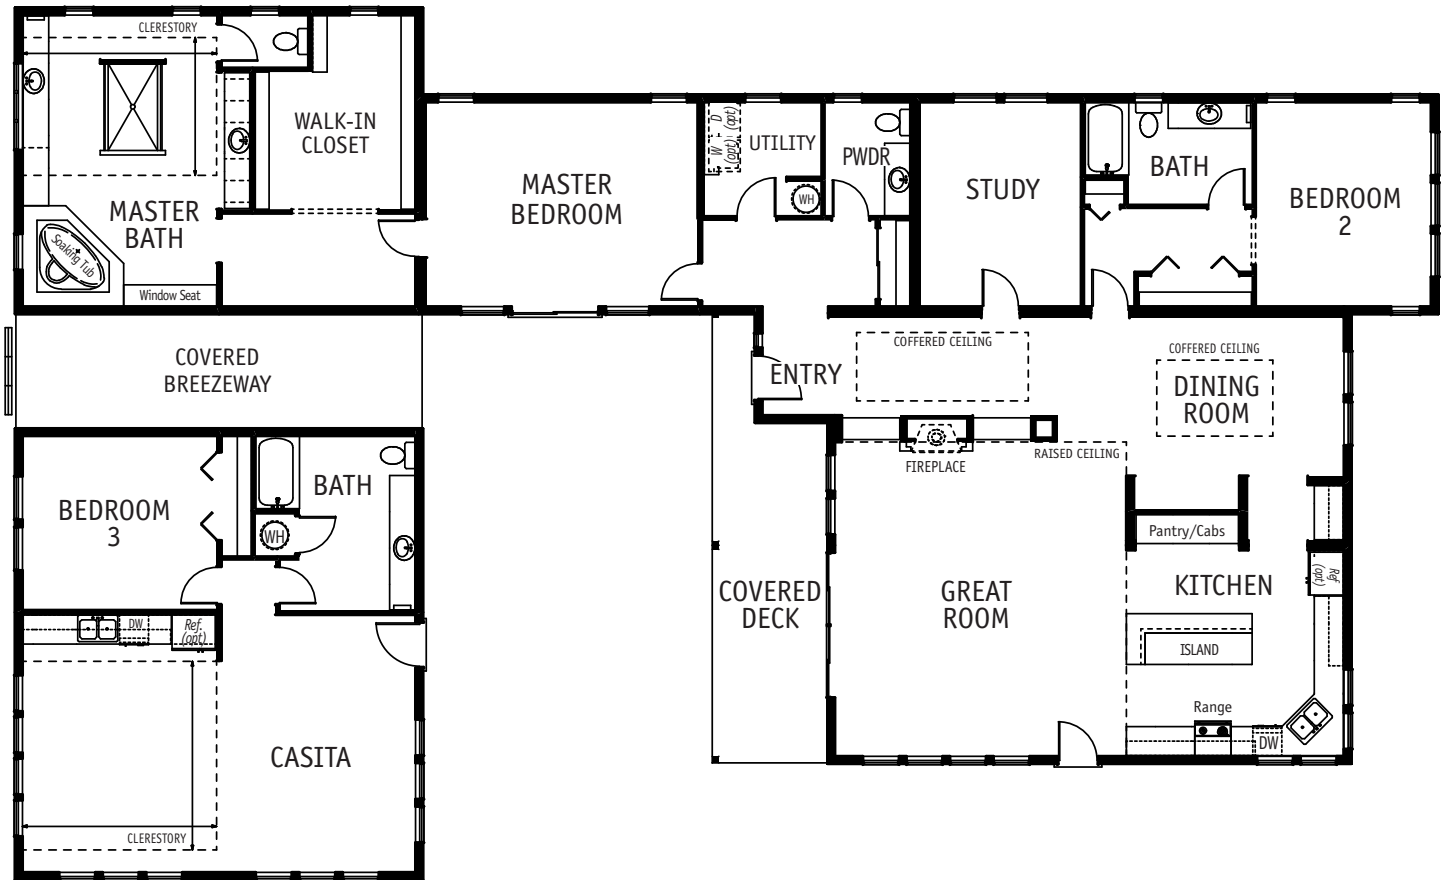

OVER 1800 SQ FT
COLLECTION

REGENCY PARK

3660 SQ. FT. / CASITA
3 BEDROOM / 3.5 BATH

THE ELEGANT REGENCY PARK WAS DISPLAYED AT THE SEATTLE HOME SHOW. It has three bedrooms, three and a half baths, study, and includes the attractive casita. A covered deck and breezeway, fireplace with built-ins and high ceilings add to its architectural appeal. The master suite is spacious and inviting with a luxurious master bath and impressive walk-in closet.