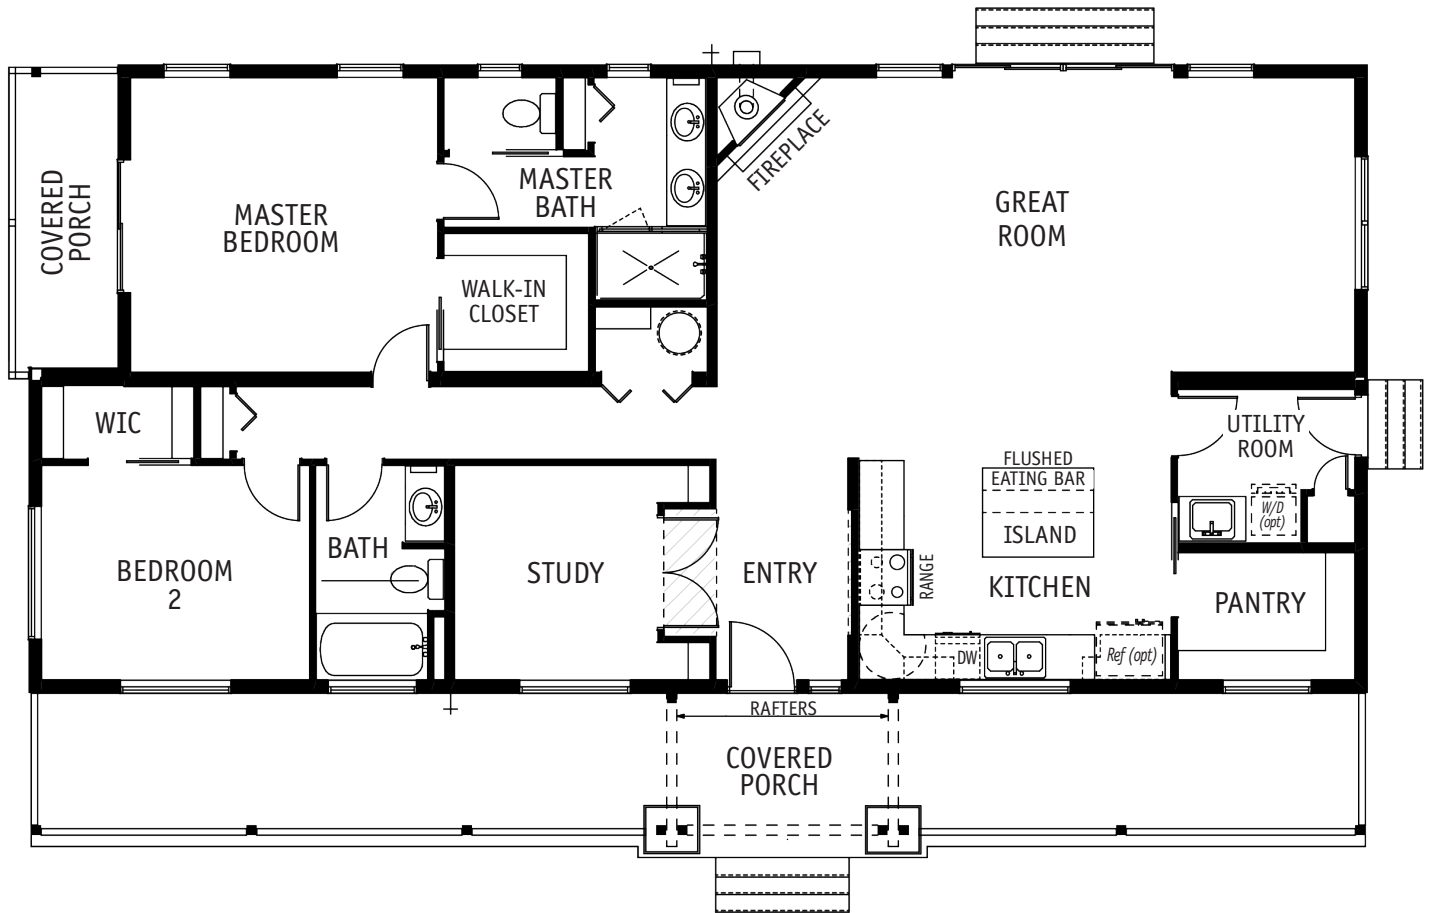

UP TO 1800 SQ FT
COLLECTION

RIVERBEND

1624 SQ. FT. / 1 STORY
2 BEDROOM / 2 BATH

THE RIVERBEND is a 2 bedroom, 2 bath home with an open great room, study and 497 square feet of covered porches.

CALL FOR ALL OPTIONAL FEATURES AVAILABLE FOR THIS PLAN: 253.735.3435