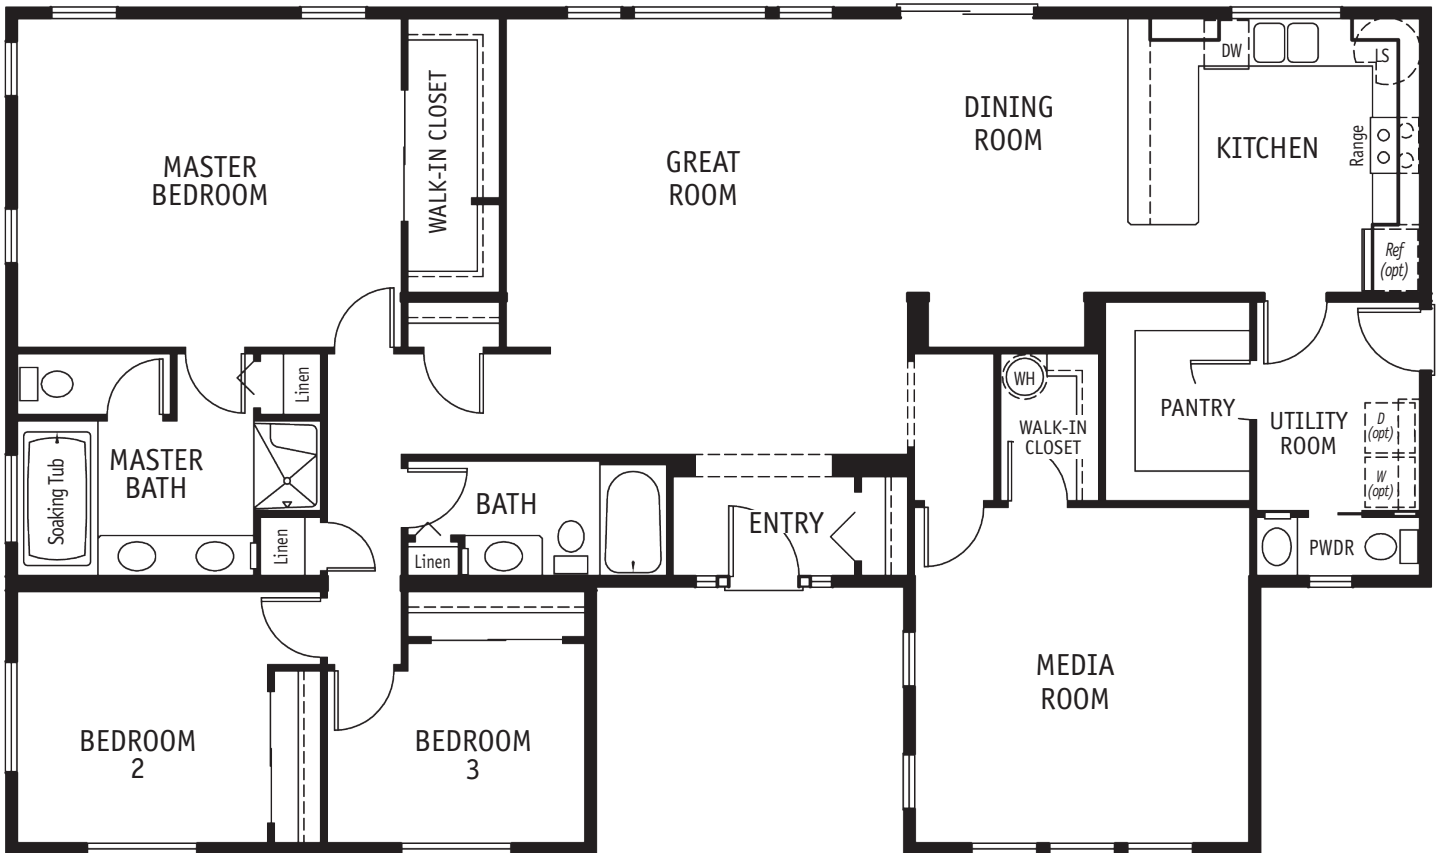

OVER 1800 SQ FT
COLLECTION

ROCHE HARBOR

2174 SQ. FT. / 1 STORY
3 BEDROOM / 2.5 BATH

THE ROCHE HARBOR is a 3 bedroom, 2.5 bath home with an open great room, dining and kitchen. Includes a media room, oversized utility room and pantry. The master bedroom and bath features a walk-in closet.