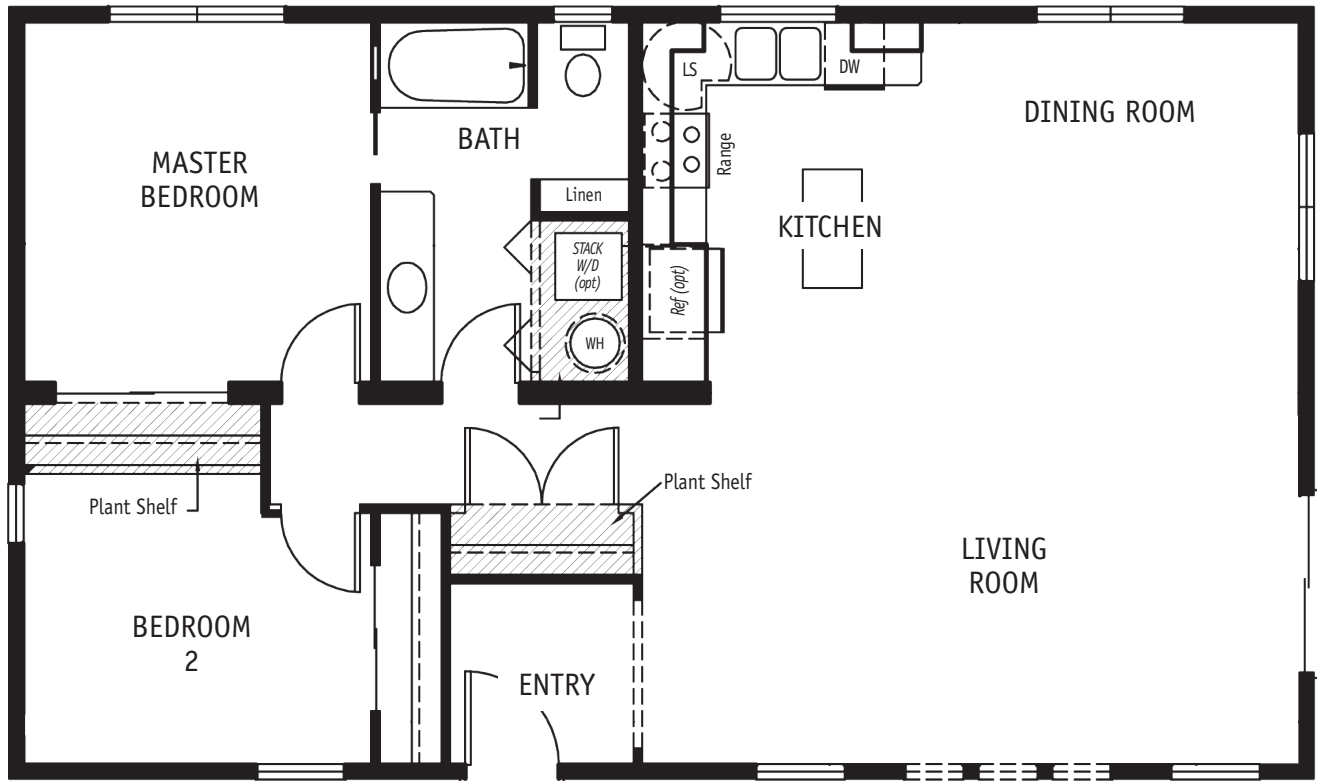

UP TO 1800 SQ FT
COLLECTION

SANDPINE I

1144 SQ. FT. / 1 STORY
2 BEDROOM / 1 BATH

OUR COZY SANDPINE I is a two bedroom, one bath home with a large open kitchen/dining/living area. Loaded with windows and cathedral ceilings, this home invites nature indoors.