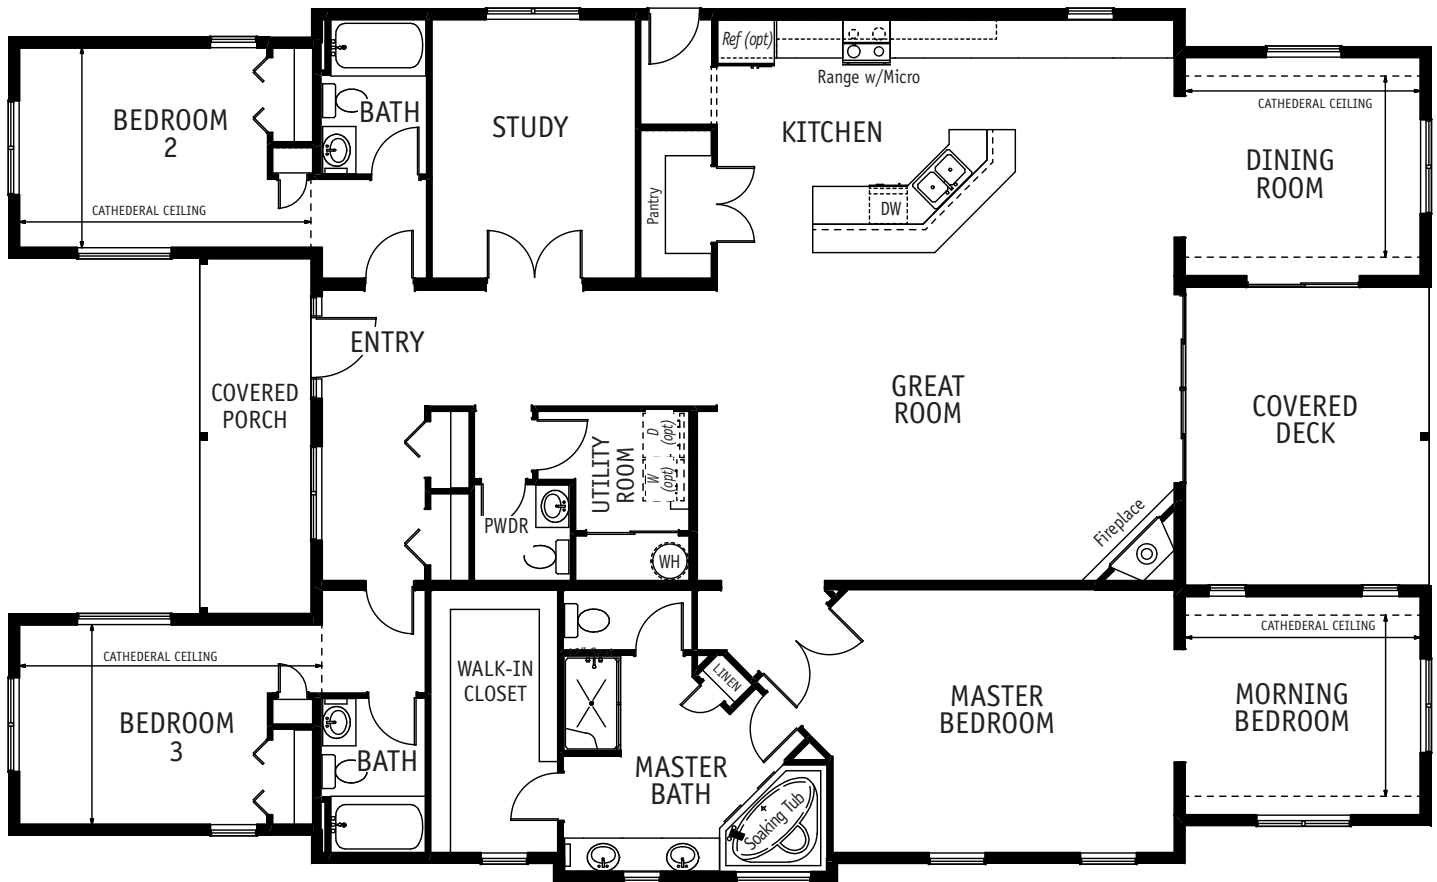

OVER 1800 SQ FT
COLLECTION

SUMMIT

2778 SQ. FT. / 1 STORY
3 BEDROOM / 2.5 BATH

THE SUMMIT IS AWESOME. The huge master suite features a cozy sitting room with elegant bath and impressive walk-in closet. Perfect for entertaining and conversation is the open kitchen with island overlooking the great room and large covered deck. The other two bedrooms include a full bath, and the study provides a flexible space for library or home office.