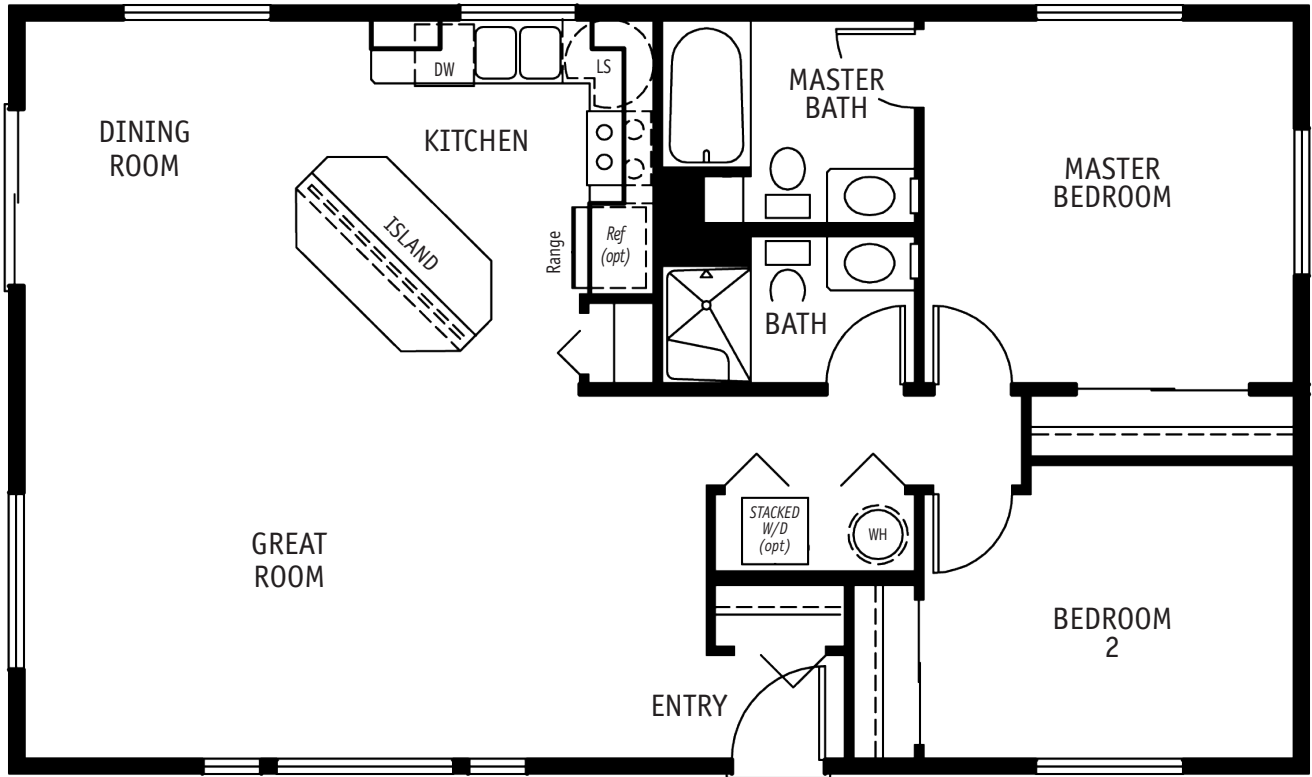

UP TO 1800 SQ FT
COLLECTION

WINTHROP

1144 SQ. FT. / 1 STORY
2 BEDROOM / 2 BATH

THE WINTHROP is a 2 bedroom, 2 bath home and boasts a great room and open kitchen design with island.

CALL FOR ALL OPTIONAL FEATURES AVAILABLE FOR THIS PLAN: 253.735.3435