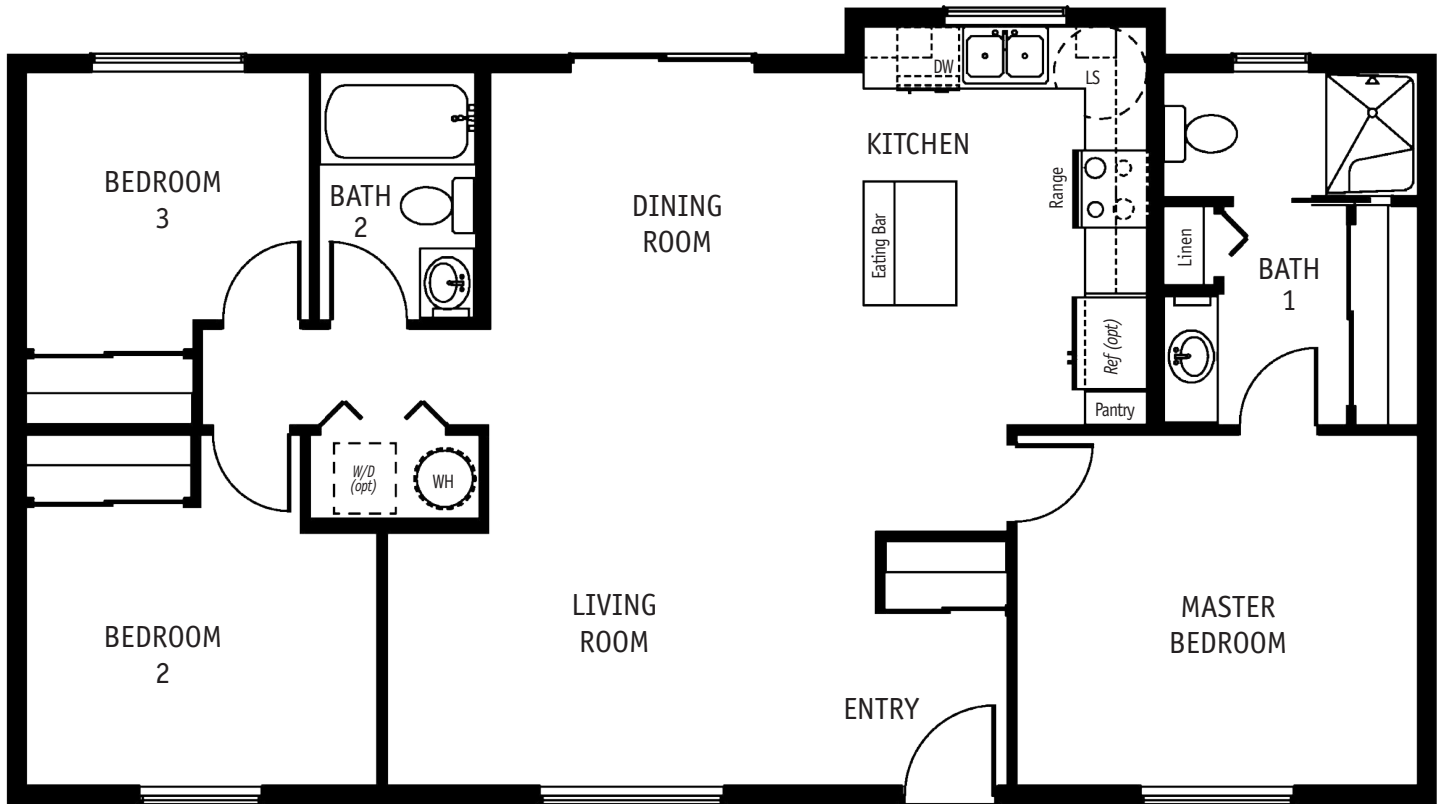

UP TO 1800 SQ FT
COLLECTION

COLUMBIA

1119 SQ. FT. / 1 STORY
3 BEDROOM / 2 BATH

THE COLUMBIA is a three bedroom, two bath home integrating an exceptional use of space with a compact footprint that will fit most properties. The master bedroom is located opposite the other bedrooms for added privacy. Intelligent design makes this home feel larger than its square footage.