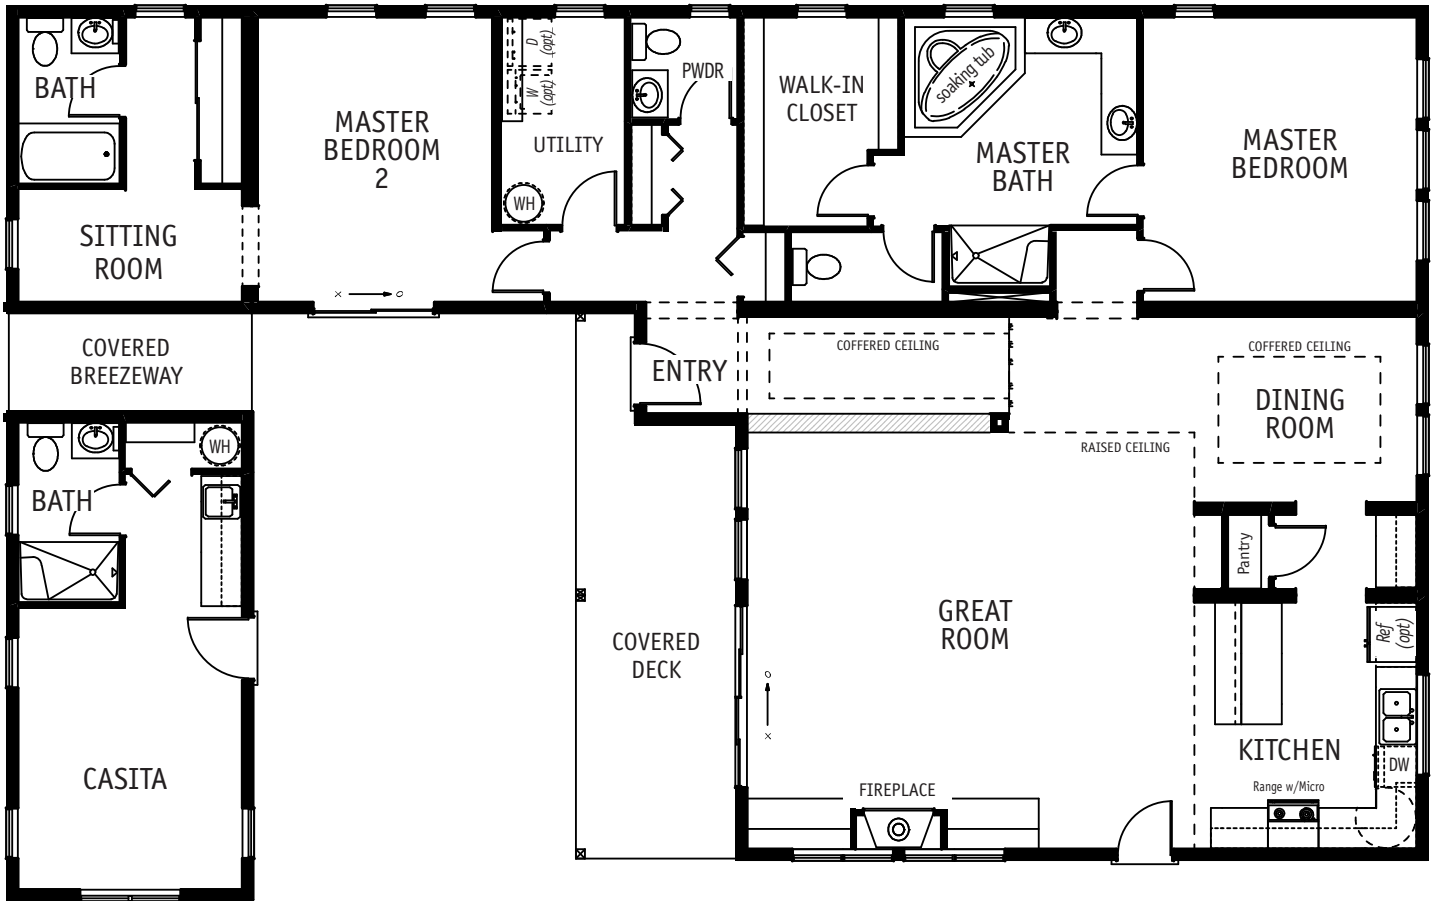

OVER 1800 SQ FT
COLLECTION

DISCOVERY PARK

2284 SQ. FT. / CASITA
3 BEDROOM / 3.5 BATH

THE DISCOVERY PARK HAS TWO MASTER SUITES!

An additional courtyard exterior "Casita." provides an additional bedroom and full bath. The main master suite is spacious and inviting with a luxurious master bath and impressive walk-in closet. The second master has an ensuite bath and a sitting room.