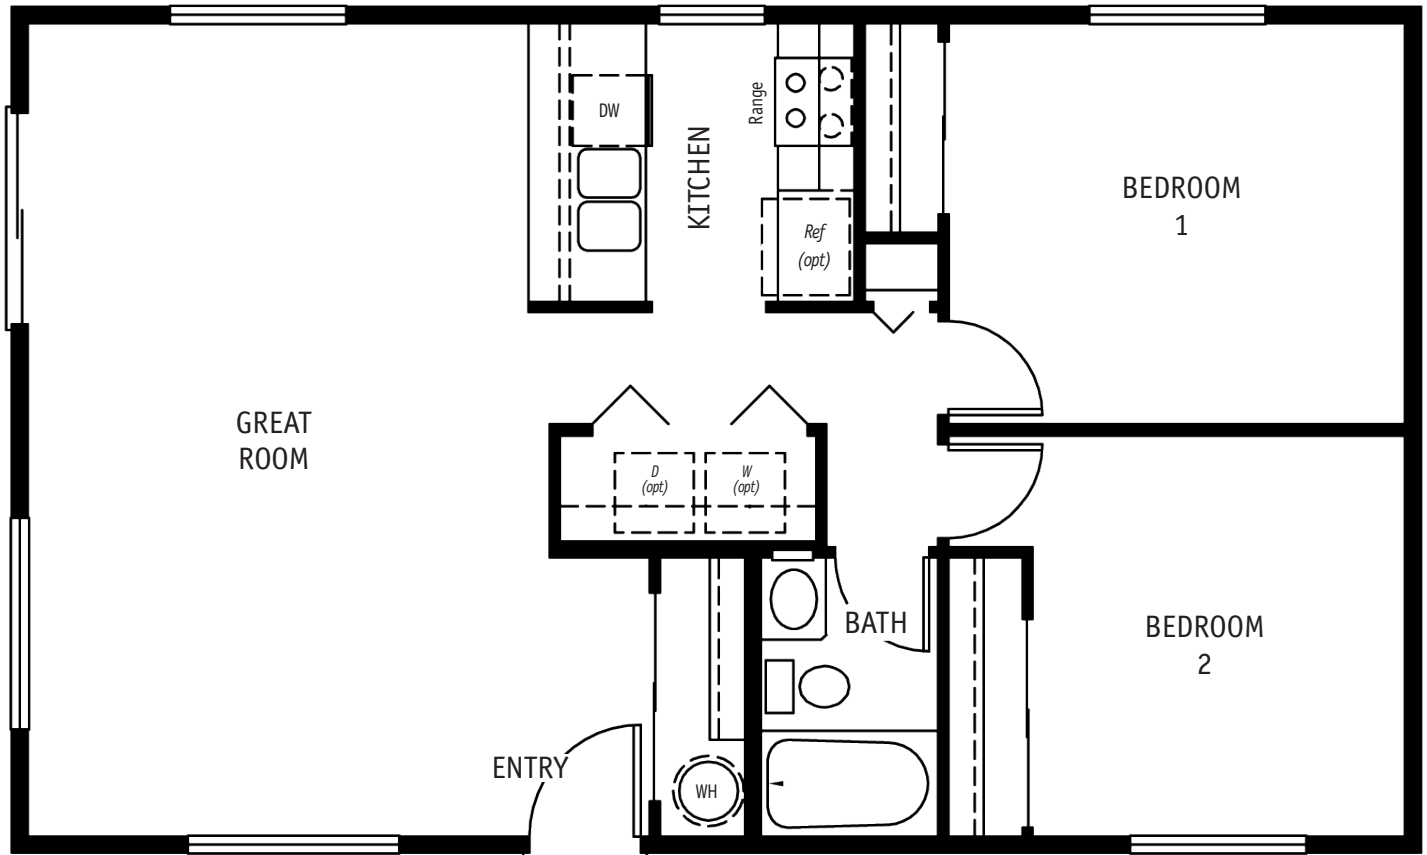

UP TO 1800 SQ FT  
COLLECTION

## EAGLE'S NEST

960 SQ. FT. / 1 STORY  
2 BEDROOM / 1 BATH

**THE EAGLE'S NEST** is a cozy single level home with two good sized bedrooms and a bath. It includes a great room, utility area and convenient kitchen.