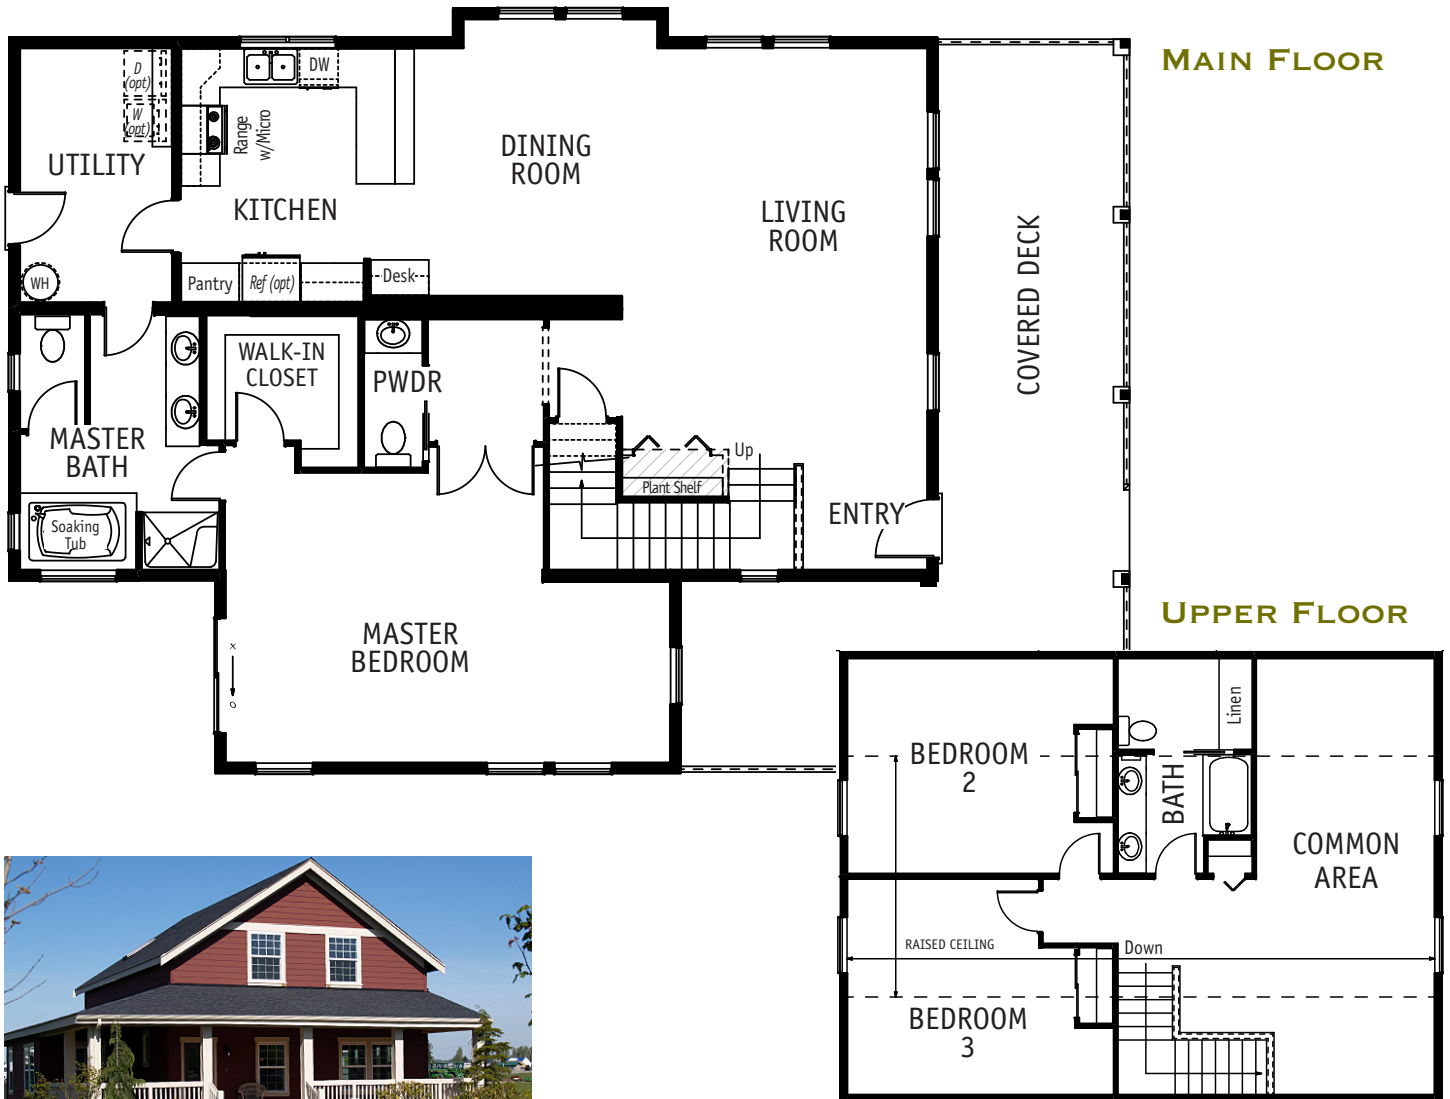

OVER 1800 SQ FT
COLLECTION

FARM HOUSE

2596 SQ. FT. / 2 STORY
3 BEDROOM / 2.5 BATH

THE 2-STORY FARM HOUSE IS SPACIOUS AND INVITING. Sit back and relax on your wrap around covered porch—it's expansive. This home boasts a large master suite on the main floor, with two large bedrooms, bath, and flexible common area upstairs.

CALL FOR ALL OPTIONAL FEATURES AVAILABLE FOR THIS PLAN: 253.735.3435

Floorplans and/or elevations may show optional features.

TIMBERLAND-HOMES.COM

VISIT OUR MODEL HOME CENTER

1201 37TH NW, AUBURN, WA 98001