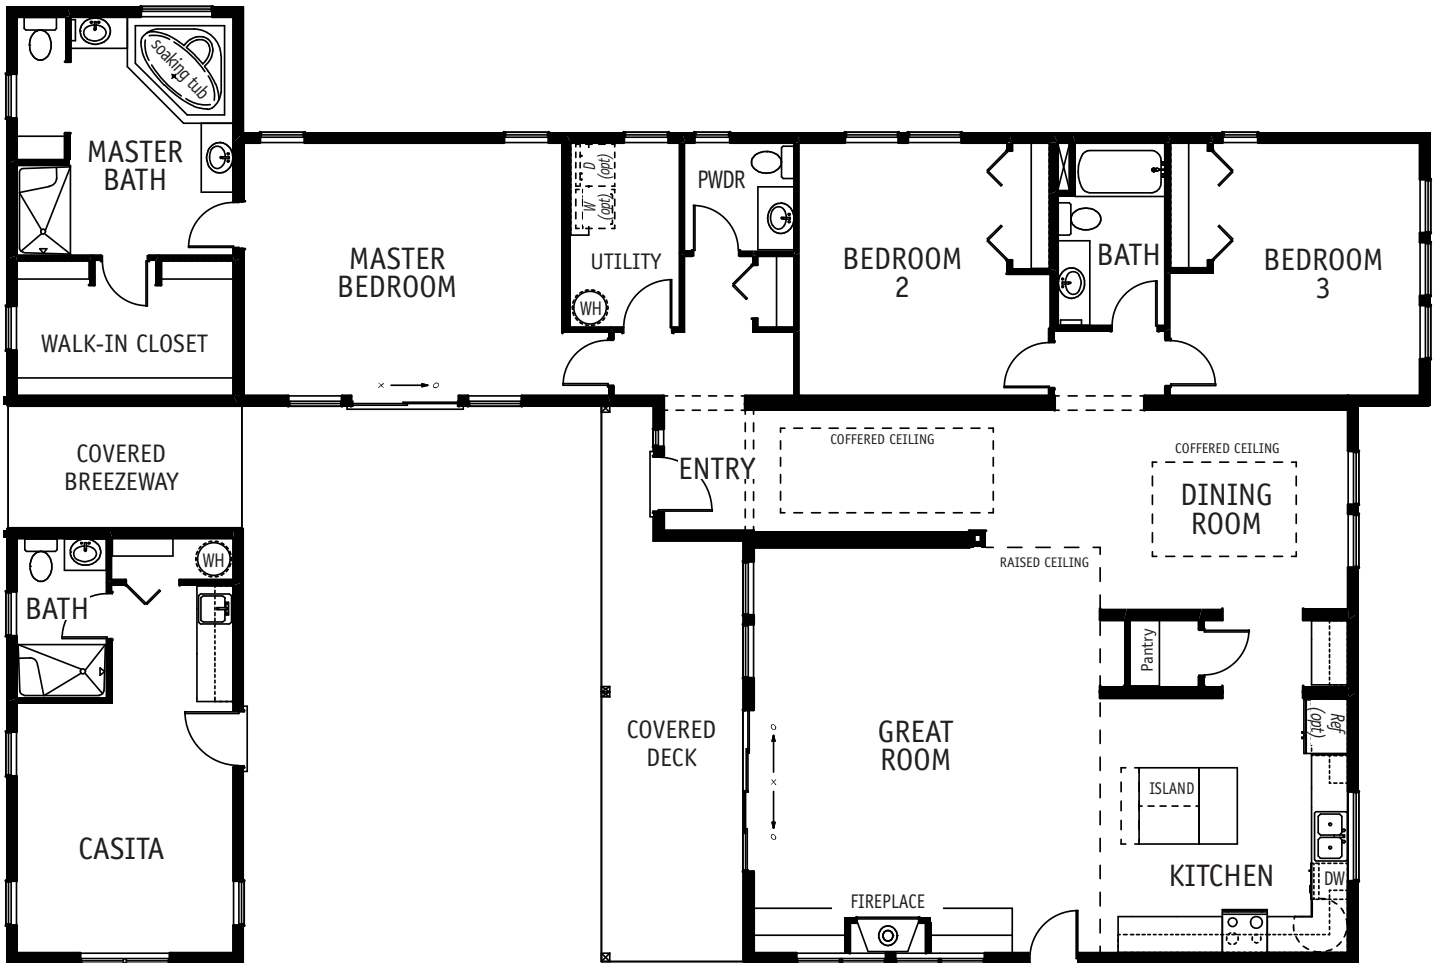

OVER 1800 SQ FT
COLLECTION

FOREST PARK

2680 SQ. FT. / CASITA
4 BEDROOM / 3.5 BATH

OUR FOREST PARK IS A LARGE HOME AND A COURTYARD CASITA. The main house has three bedrooms and two and a half baths. You will enjoy the master suite and two additional spacious bedrooms. The great room and open island kitchen design are perfect for entertaining.