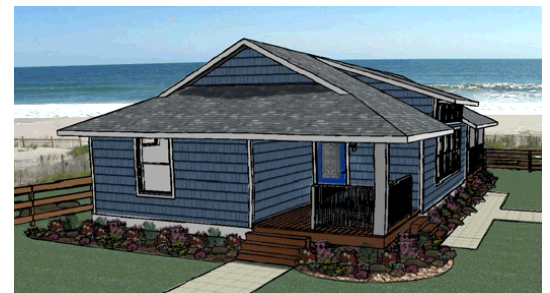

UP TO 1800 SQ FT
COLLECTION

HARBORSIDE

1310 SQ. FT. / 1 STORY
2 BEDROOM / 2 BATH

THE HARBORSIDE WILL DELIGHT with a beautiful master suite and large second bedroom and bath. Relax in the spacious open living room. Enjoy a large covered porch and a huge covered deck big enough for entertaining.