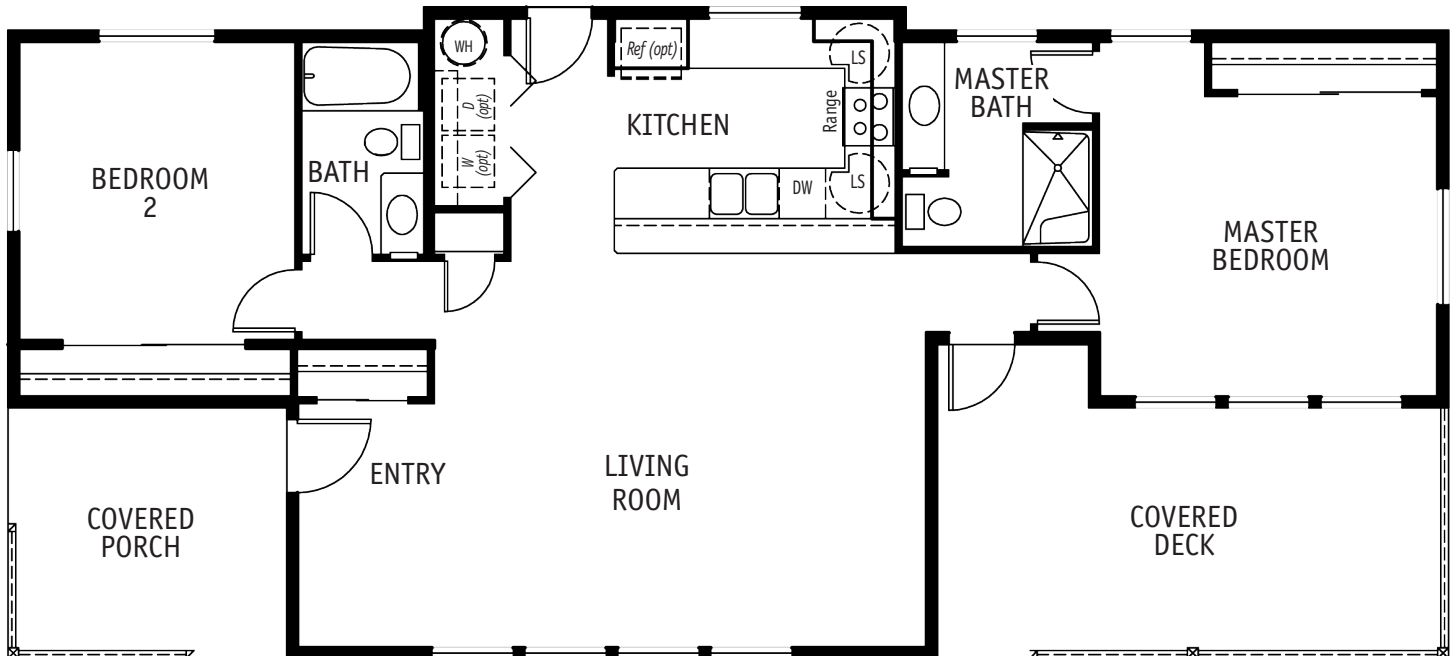

UP TO 1800 SQ FT
COLLECTION

HARBORSIDE

1310 SQ. FT. / 1 STORY
2 BEDROOM / 2 BATH

THE HARBORSIDE WILL DELIGHT with a beautiful master suite and large second bedroom and bath. Relax in the spacious open living room. Enjoy a large covered porch and a huge covered deck big enough for entertaining.