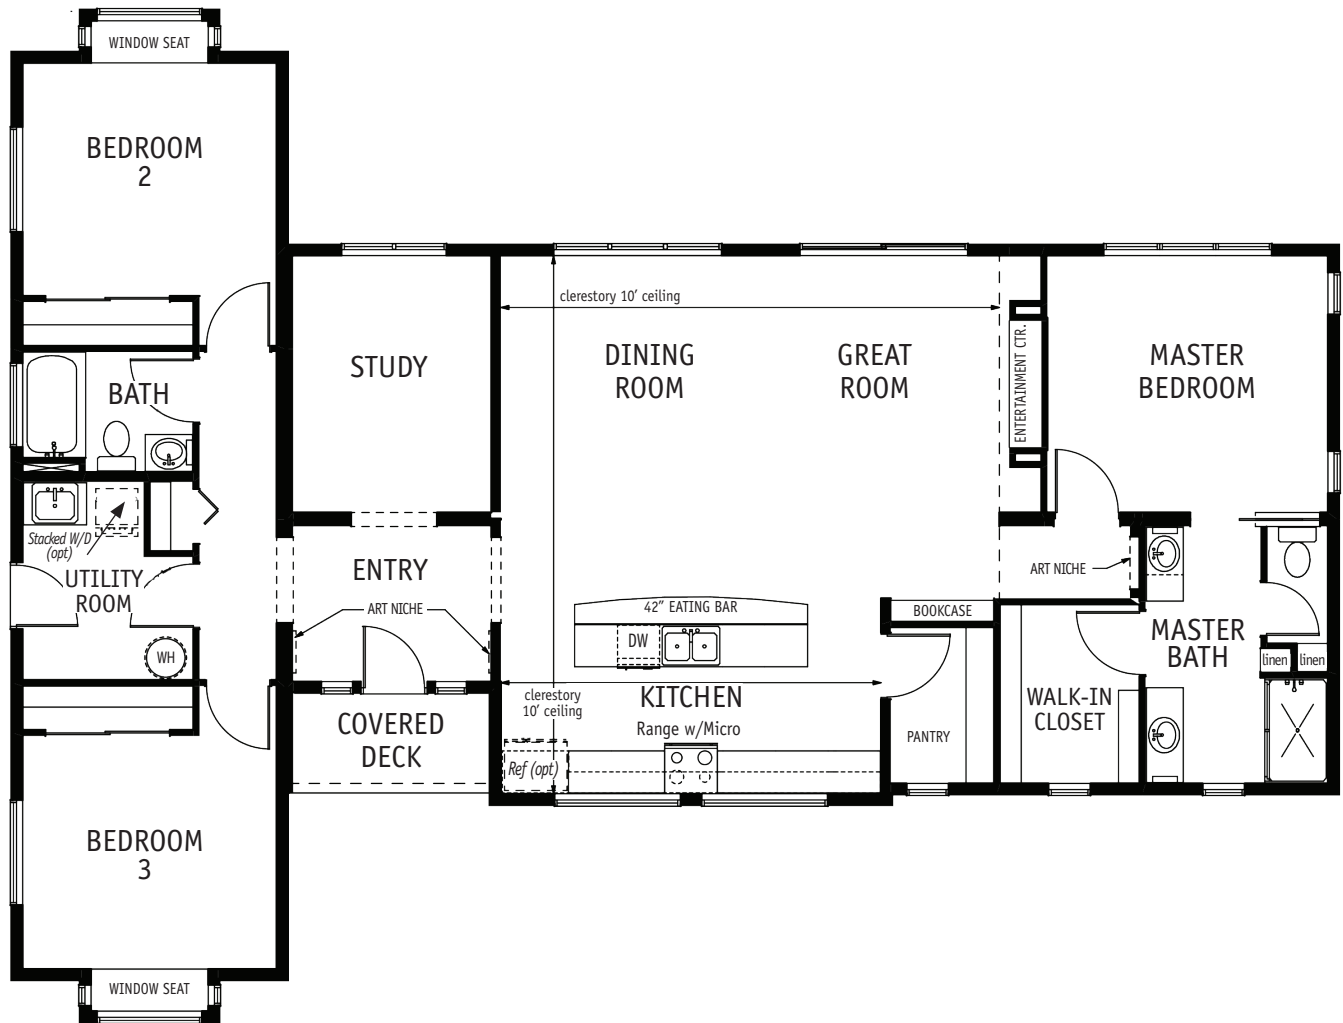

OVER 1800 SQ FT  
COLLECTION

KINGSTON

1860 SQ. FT. / 1 STORY  
3 BEDROOM / 2 BATH

**THE KINGSTON IS A MUST SEE!** The Master Suite is your perfect sanctuary, situated away from the guest areas. Step into the well appointed private bath area featuring separate double vanities, an enclosed commode, plus an oversized tile shower with seat and don't miss the ample walk-in wardrobe. Guests will appreciate the separation of the guest wing with two bedrooms and a full bath.