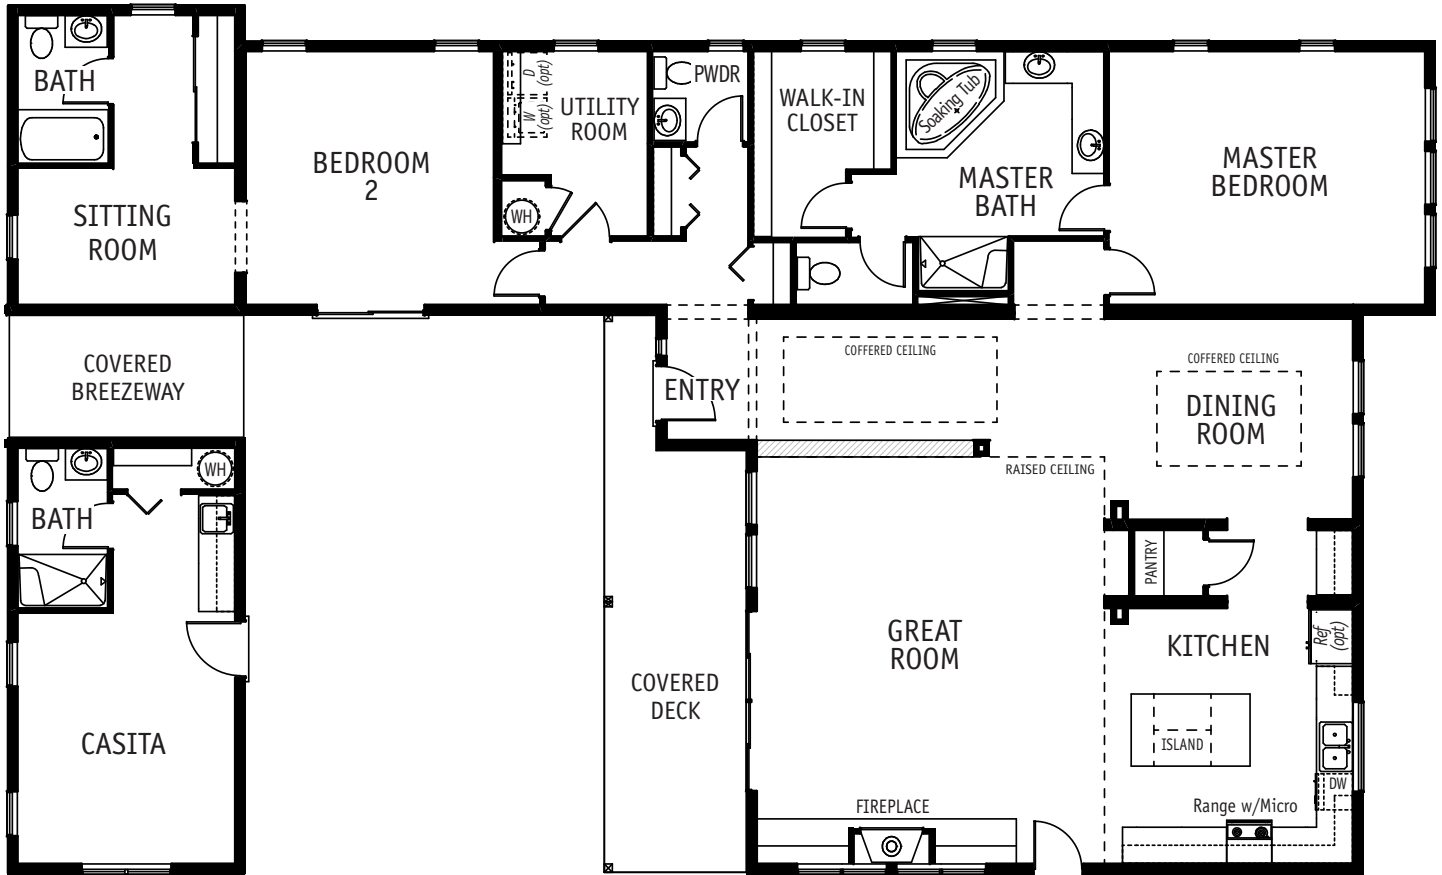

OVER 1800 SQ FT
COLLECTION

MADISON PARK

2615 SQ. FT. / CASITA
3 BEDROOM / 3.5 BATH

ENTERTAIN IN THE MADISON PARK. The enclosed courtyard and attractive “Casita” is sure to impress your guests. The entry is wide and inviting and the master suite includes a spacious master bath and closet. The second master has an ensuite bath and a sitting room.