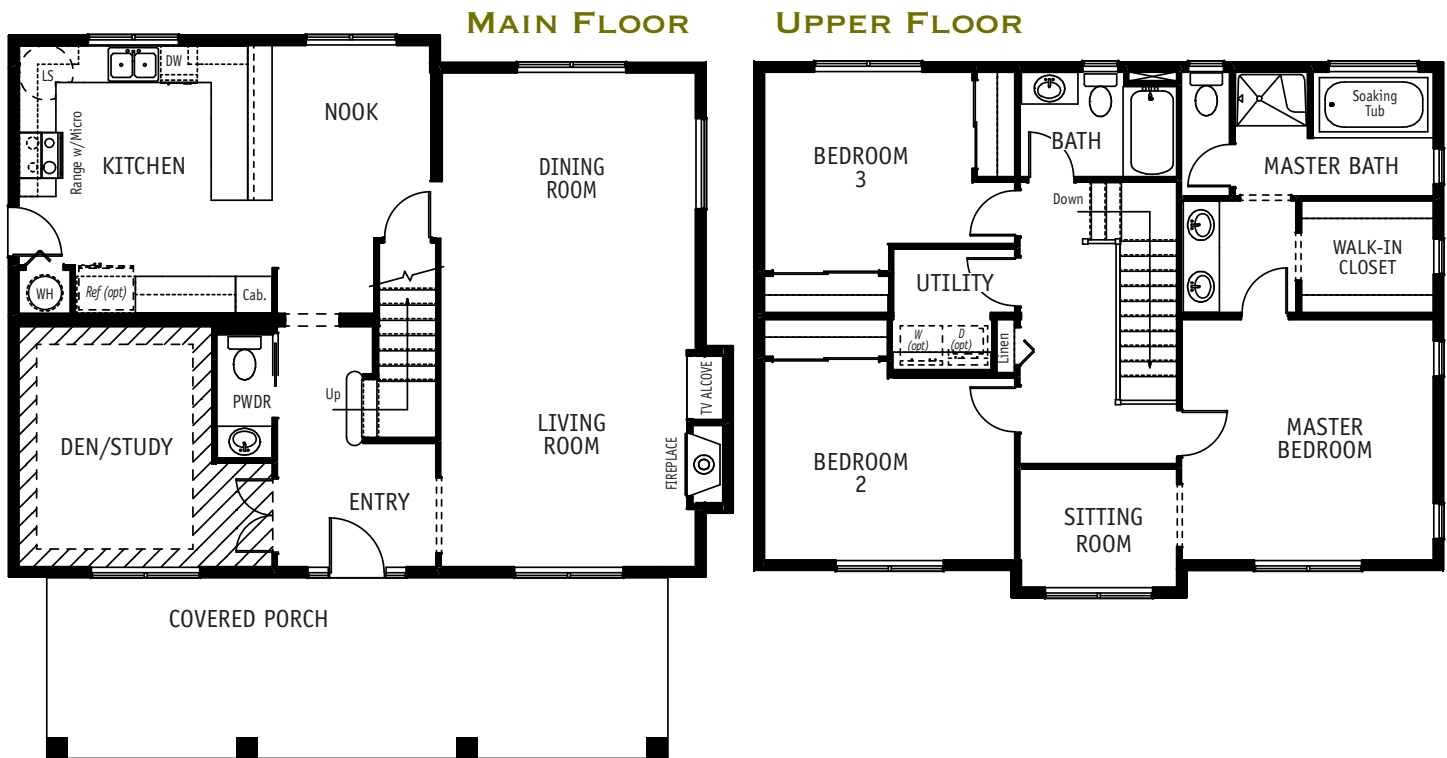

OVER 1800 SQ FT  
COLLECTION

## QUEEN ANNE

2148 SQ. FT. / 2 STORY  
3 BEDROOM / 2.5 BATH

**THE IMPRESSIVE QUEEN ANNE** features a large kitchen with casual eating space, cozy den or home office, and spacious living and dining room. A large master suite with private sitting room, two more bedrooms, bath and convenient utility room are on the second floor. This home will blend in with city neighborhoods or fit perfectly sprawled out on acreage.