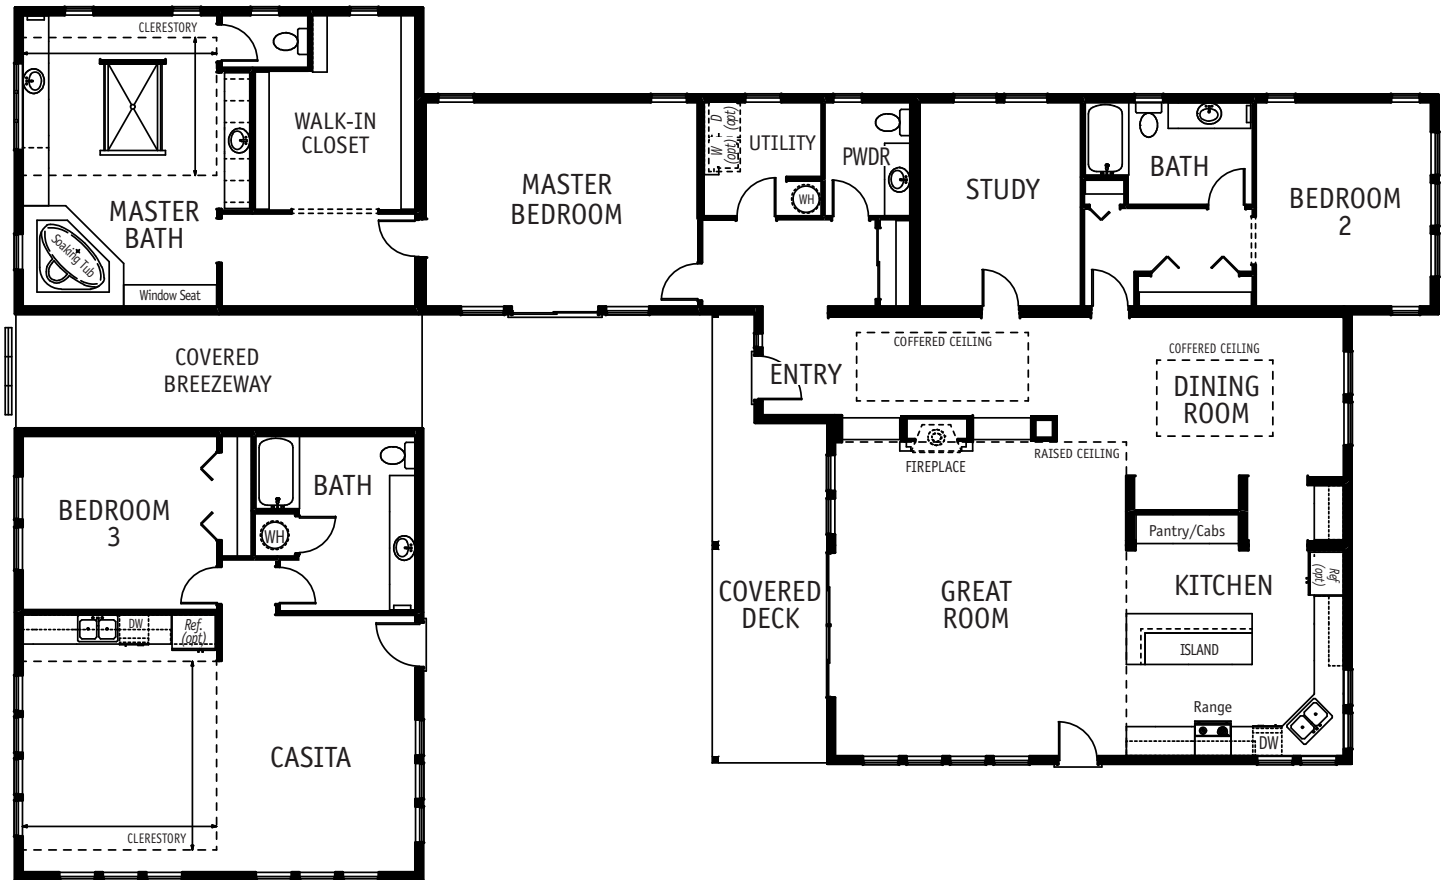

OVER 1800 SQ FT
COLLECTION

REGENCY PARK

3660 SQ. FT. / CASITA
3 BEDROOM / 3.5 BATH

THE ELEGANT REGENCY PARK WAS DISPLAYED AT THE SEATTLE HOME SHOW. It has three bedrooms, three and a half baths, study, and includes the attractive casita. A covered deck and breezeway, fireplace with built-ins and high ceilings add to its architectural appeal. The master suite is spacious and inviting with a luxurious master bath and impressive walk-in closet.