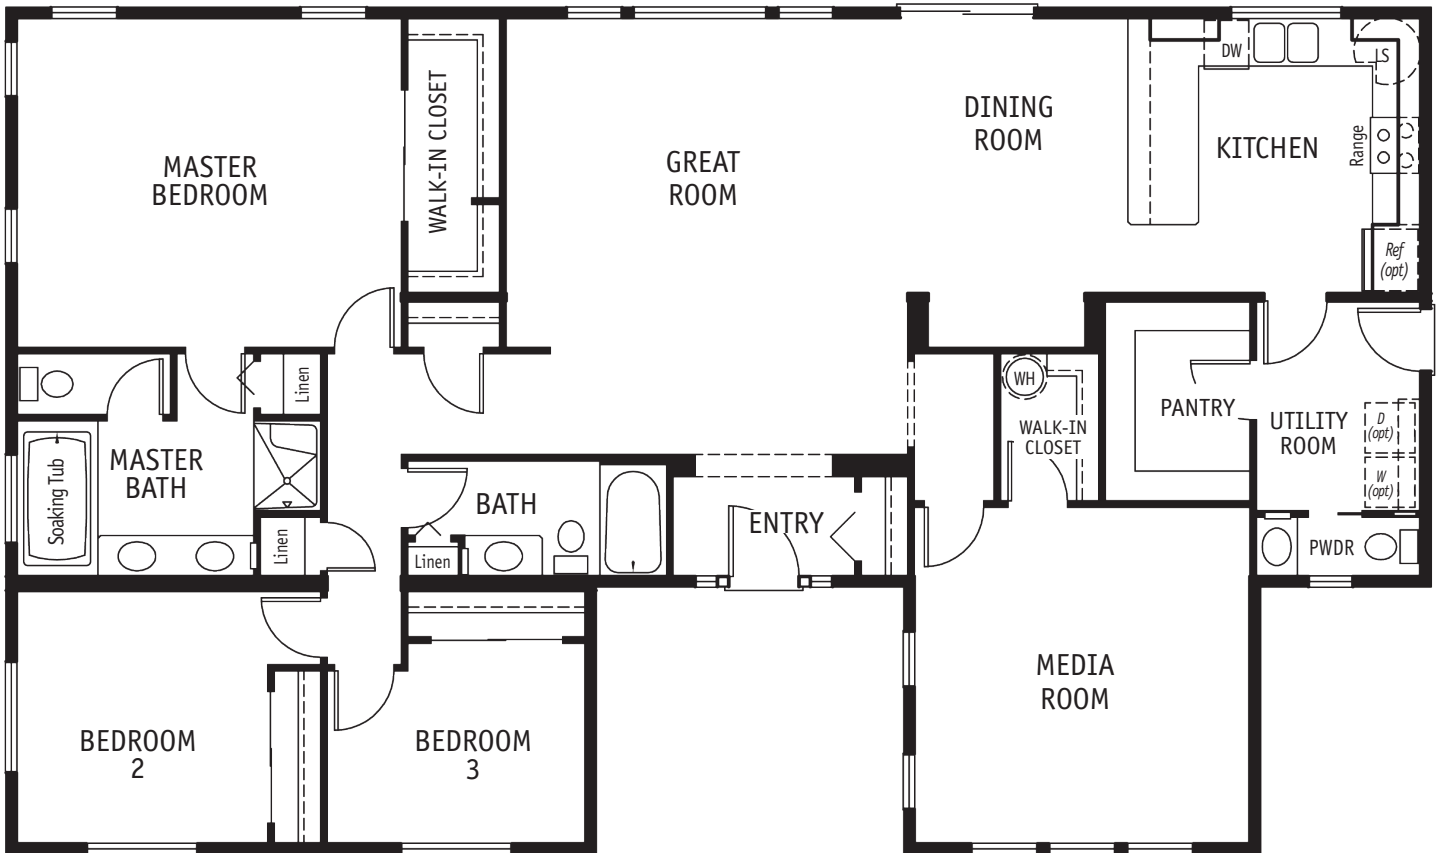

OVER 1800 SQ FT
COLLECTION

ROCHE HARBOR

2174 SQ. FT. / 1 STORY
3 BEDROOM / 2.5 BATH

THE ROCHE HARBOR is a 3 bedroom, 2.5 bath home with an open great room, dining and kitchen. Includes a media room, oversized utility room and pantry. The master bedroom and bath features a walk-in closet.