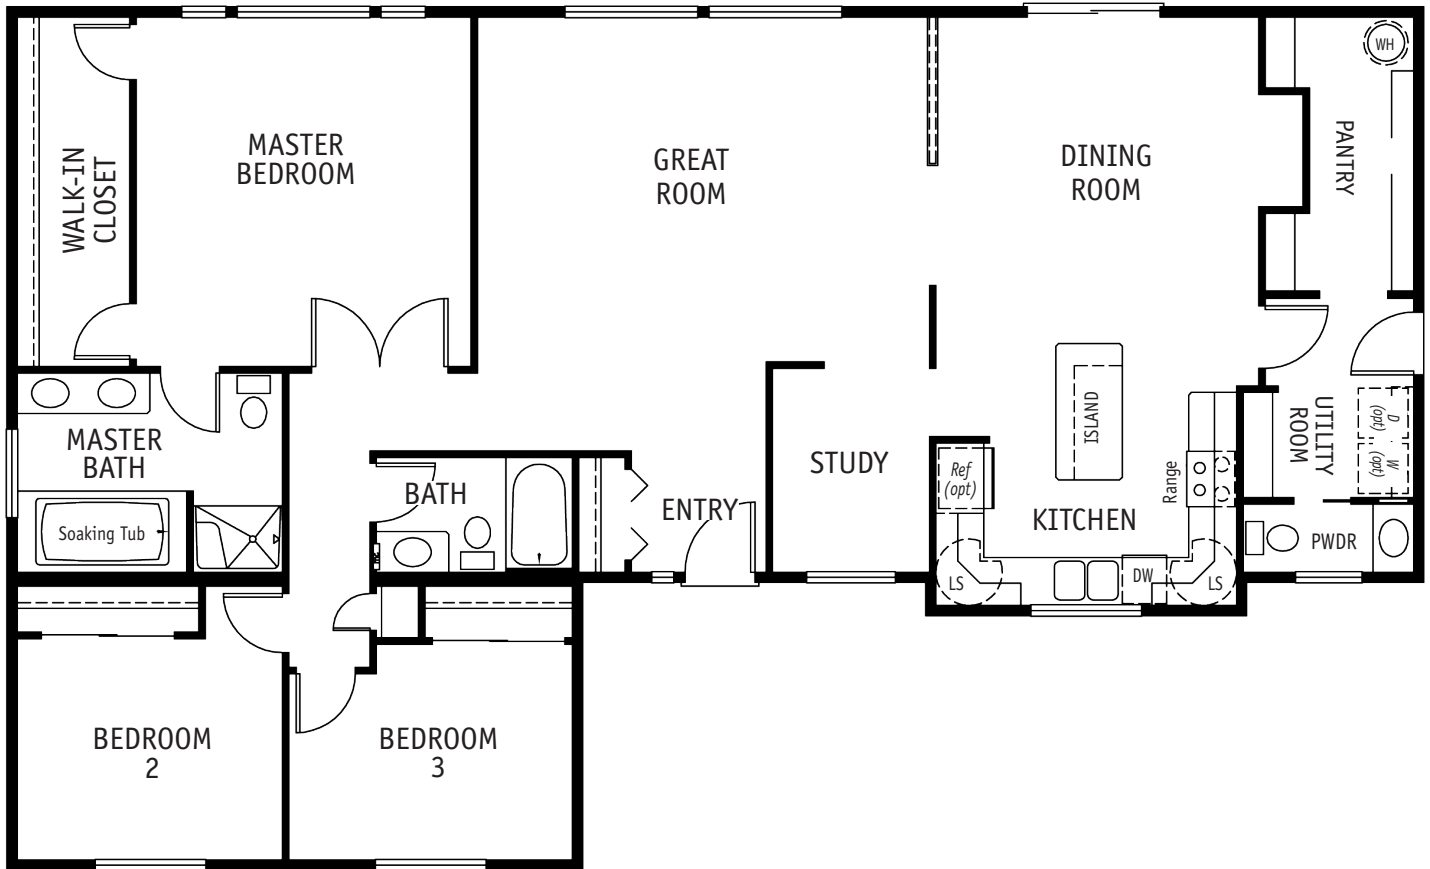

OVER 1800 SQ FT  
COLLECTION

## SUMMERVIEW

2024 SQ. FT. / 1 STORY  
3 BEDROOM / 2 BATH

**THE SUMMERVIEW IS A BEAUTIFUL HOME** with master bedroom, master bath and walk-in closet, two additional bedrooms, a bath and a study. Off the open kitchen with island you will find a utility room, powder room and large walk-in pantry.