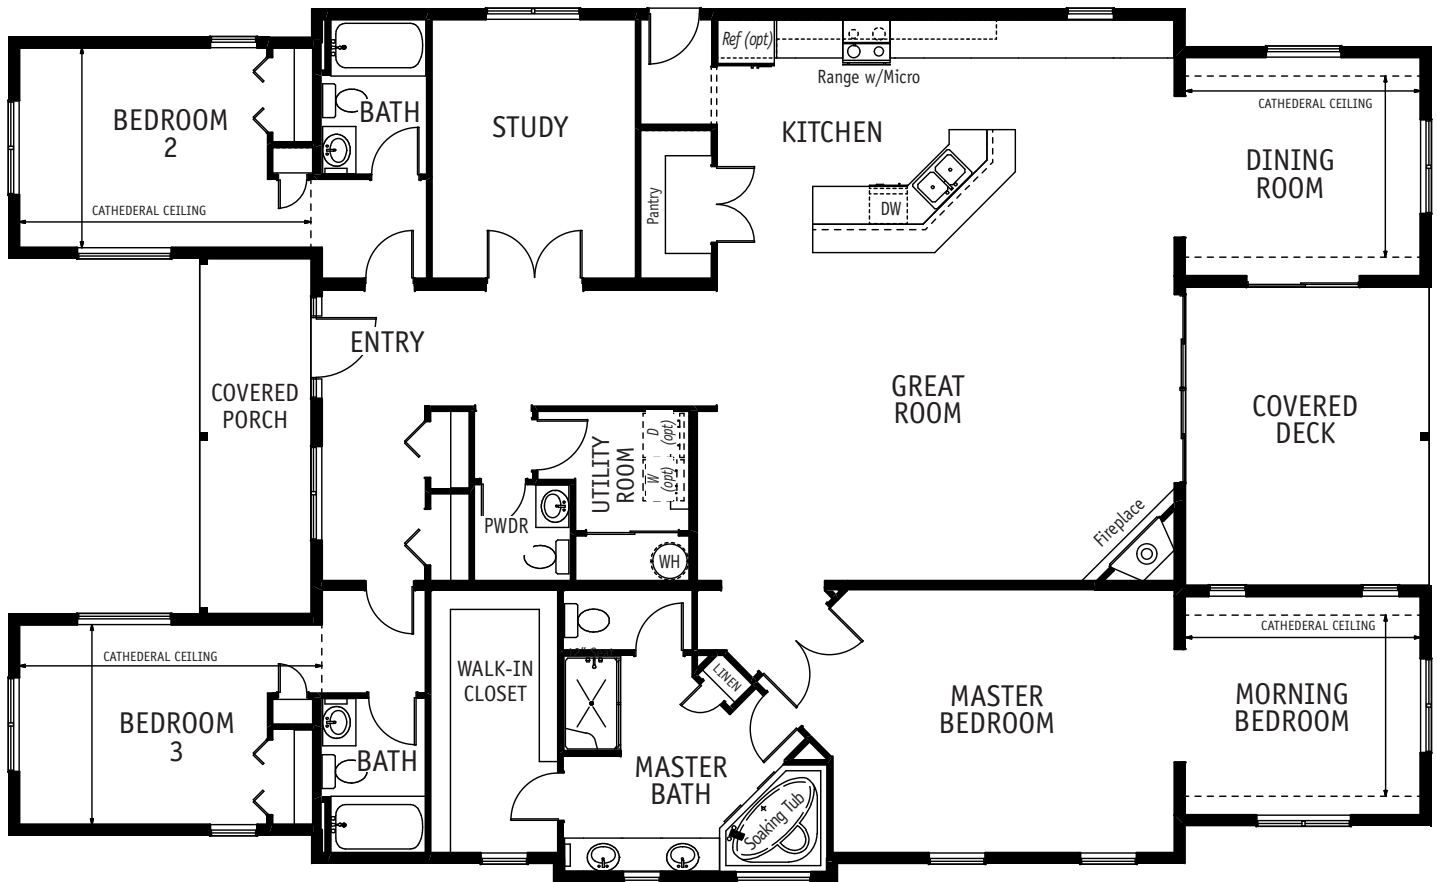

OVER 1800 SQ FT
COLLECTION

SUMMIT

2778 SQ. FT. / 1 STORY
3 BEDROOM / 2.5 BATH

THE SUMMIT IS AWESOME. The huge master suite features a cozy sitting room with elegant bath and impressive walk-in closet. Perfect for entertaining and conversation is the open kitchen with island overlooking the great room and large covered deck. The other two bedrooms include a full bath, and the study provides a flexible space for library or home office.