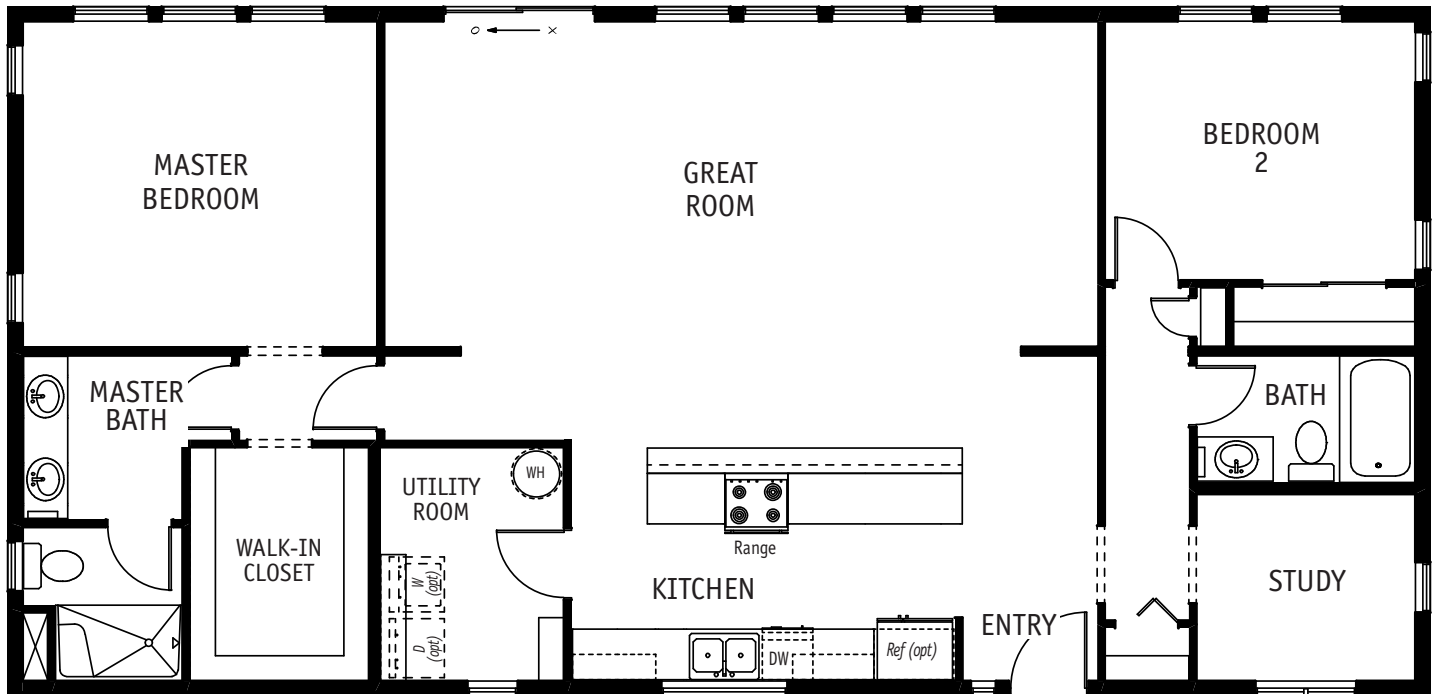

UP TO 1800 SQ FT
COLLECTION

VASHON

1512 SQ. FT. / 1 STORY
2 BEDROOM / 2 BATH

THE VASHON IS A FAVORITE! The private master suite and walk-in closet are at one end of the home, and the second bedroom and bath are at the other. The great room is open to the kitchen with its long island and eating bar—conversation and food prep are easy. Use the study as your getaway or dedicated space for your computer. You'll capture the view from nearly every room in this light and bright home.