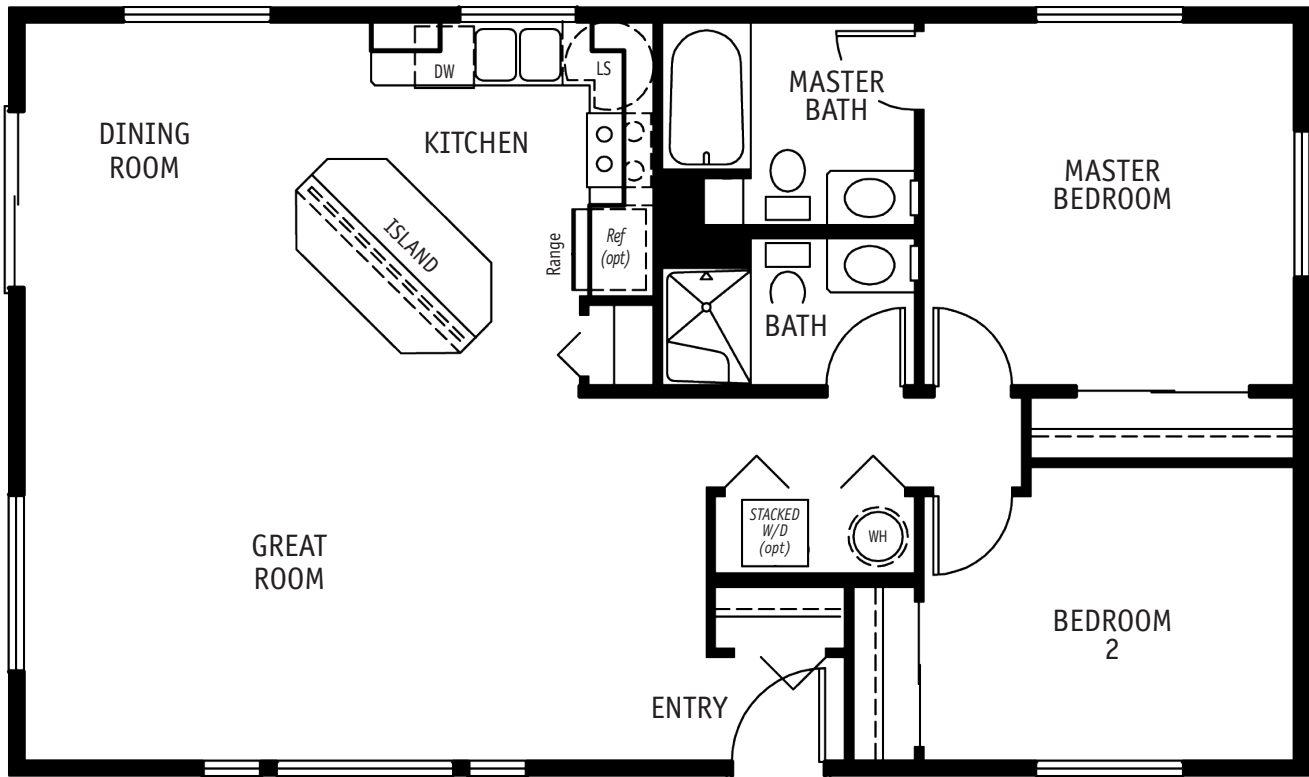

UP TO 1800 SQ FT
COLLECTION

WINTHROP

1144 SQ. FT. / 1 STORY
2 BEDROOM / 2 BATH

THE WINTHROP is a 2 bedroom, 2 bath home and boasts a great room and open kitchen design with island.

CALL FOR ALL OPTIONAL FEATURES AVAILABLE FOR THIS PLAN: 253.735.3435